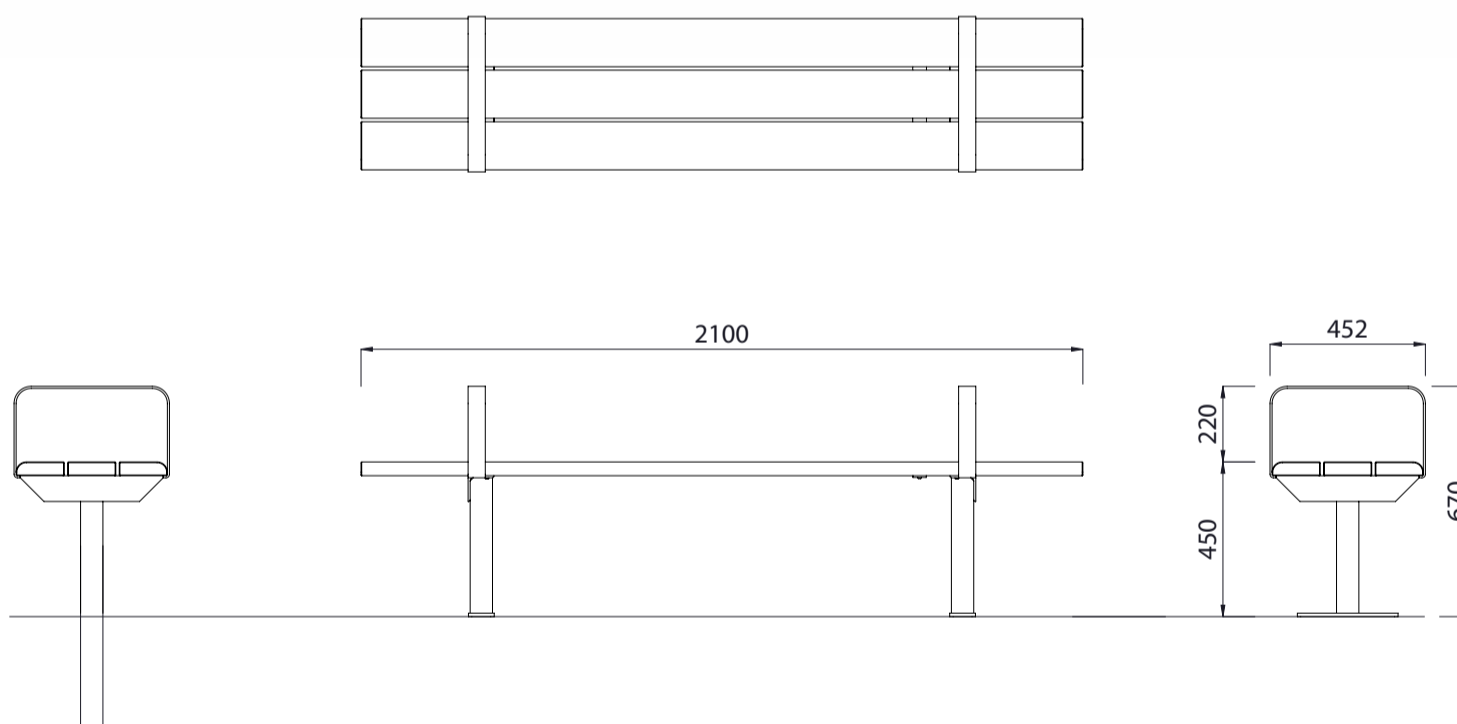

Esplanade Bench AC 2100mm Long

Meets Accessibility Standards NZS4121-2001.
Colours / finishes shown are indicative only and may differ in reality.

MATERIALS

- Timber (Hardwood)**
 - Vitex as standard
 - Other species available on request
- Timber (Softwood)**
 - Pine
- Steelwork**
 - Mild steel
- Hardware / Fasteners**
 - Stainless steel

OPTIONS

- Surface or Plant mounted
- Armrests to both ends as standard
- [Skate deterrents](#)

DIMENSIONS

- 2100L x 670H x 452D

WEIGHT

- 45Kg

- Part of the 'Esplanade' furniture suite. Made to order and can be customised to suit clients requirements.
- Furniture is not supplied with installation instructions, install fastenings or footing details. These are to be specified and determined by the installing contractor for the specific requirements of each site.