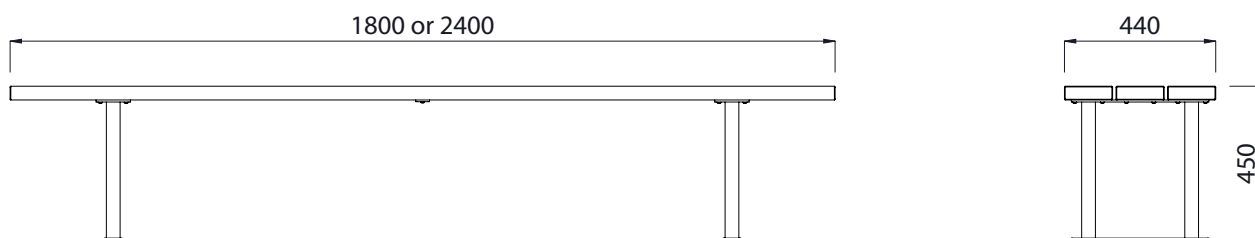

# Boulevard Bench

Colours / finishes shown are indicative only and may differ in reality.

	MATERIALS	FINISHES	FINISH OPTIONS
<b>Timber (Hardwood)</b>	<ul style="list-style-type: none"> <li>• Vitex as standard</li> <li>• Other species available on request</li> </ul>	<ul style="list-style-type: none"> <li>• Un-sealed (Natural) as standard</li> <li>• Hot dip galvanised and <a href="#">powdercoated</a></li> </ul>	<ul style="list-style-type: none"> <li>• Penetrating oil / Graffiti guard / Clear sealant</li> <li>• Custom paint options</li> </ul>
<b>Steelwork</b>	<ul style="list-style-type: none"> <li>• Mild steel as standard</li> </ul>		
<b>Hardware / Fasteners</b>	<ul style="list-style-type: none"> <li>• Stainless steel</li> </ul>		
	OPTIONS	DIMENSIONS	WEIGHT
	<ul style="list-style-type: none"> <li>• Plant mounted with inserts or surface mounted</li> <li>• <a href="#">Skate deterrents</a></li> </ul>	<ul style="list-style-type: none"> <li>• 1800L x 450H x 440D</li> <li>• 2400L x 450H x 440D</li> </ul>	<ul style="list-style-type: none"> <li>• 37Kg</li> <li>• 45Kg</li> </ul>

- Part of the 'Boulevard' furniture suite. Made to order and can be customised to suit clients requirements.
- Furniture is not supplied with installation instructions, install fastenings or footing details. These are to be specified and determined by the installing contractor for the specific requirements of each site.

# Boulevard Suite Complementing Furniture

Boulevard Picnic Set 1800L & 2400L

Boulevard Picnic Set AC 2400L

Boulevard Table 1800L & 2400L

Boulevard Table AC 2400L

Boulevard Bench 1800L & 2400L