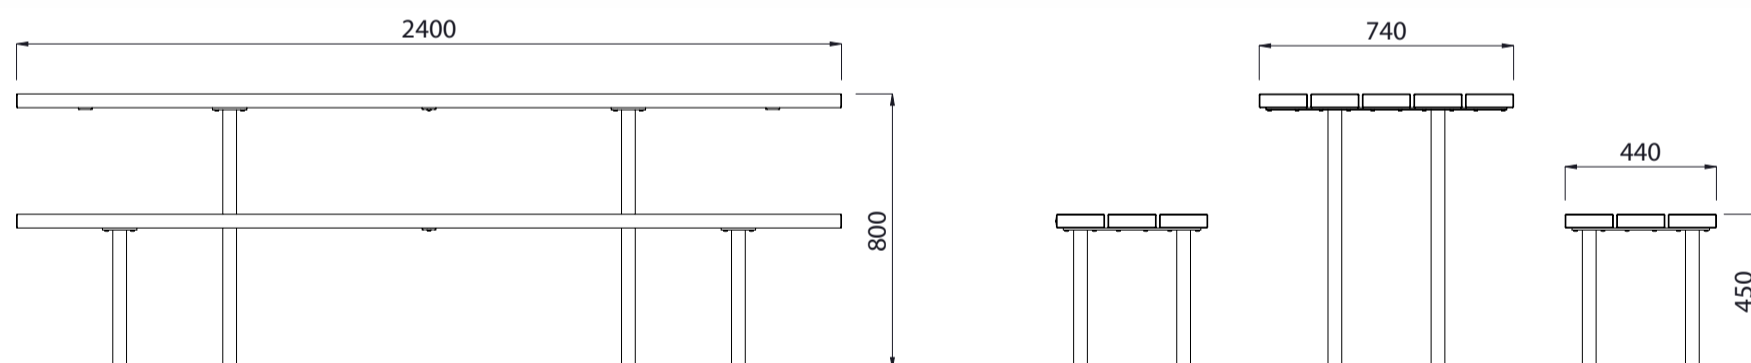

# Boulevard Picnic Set AC 2400mm Long

Meets Accessibility Standards NZS4121-2001.  
Colours / finishes shown are indicative only and may differ in reality.

MATERIALS		FINISHES	FINISH OPTIONS
<b>Timber (Hardwood)</b>	<ul style="list-style-type: none"> <li>• Vitex as standard</li> <li>• Other species available on request</li> </ul>	<ul style="list-style-type: none"> <li>• Un-sealed (Natural) as standard</li> <li>• Hot dip galvanised and <b>powdercoated</b></li> </ul>	<ul style="list-style-type: none"> <li>• Penetrating oil / Graffiti guard / Clear sealant</li> <li>• Custom paint options</li> </ul>
<b>Steelwork</b>	<ul style="list-style-type: none"> <li>• Mild steel as standard</li> </ul>		
<b>Hardware / Fasteners</b>	<ul style="list-style-type: none"> <li>• Stainless steel</li> </ul>		
OPTIONS		DIMENSIONS	WEIGHT
<ul style="list-style-type: none"> <li>• Plant mounted with inserts or surface mounted</li> <li>• Wheelchair access at ends of table</li> </ul>		<ul style="list-style-type: none"> <li>• 2400L x 800H x 740D (Table)</li> <li>• 2400L x 450H x 440D (Bench)</li> </ul>	<ul style="list-style-type: none"> <li>• 75Kg</li> <li>• 45Kg (Each)</li> </ul>

- Part of the 'Boulevard' furniture suite. Made to order and can be customised to suit clients requirements.
- Furniture is not supplied with installation instructions, install fastenings or footing details. These are to be specified and determined by the installing contractor for the specific requirements of each site.

# Boulevard Suite Complementing Furniture

Boulevard Picnic Set 1800L & 2400L

Boulevard Picnic Set AC 2400L

Boulevard Table 1800L & 2400L

Boulevard Table AC 2400L

Boulevard Bench 1800L & 2400L