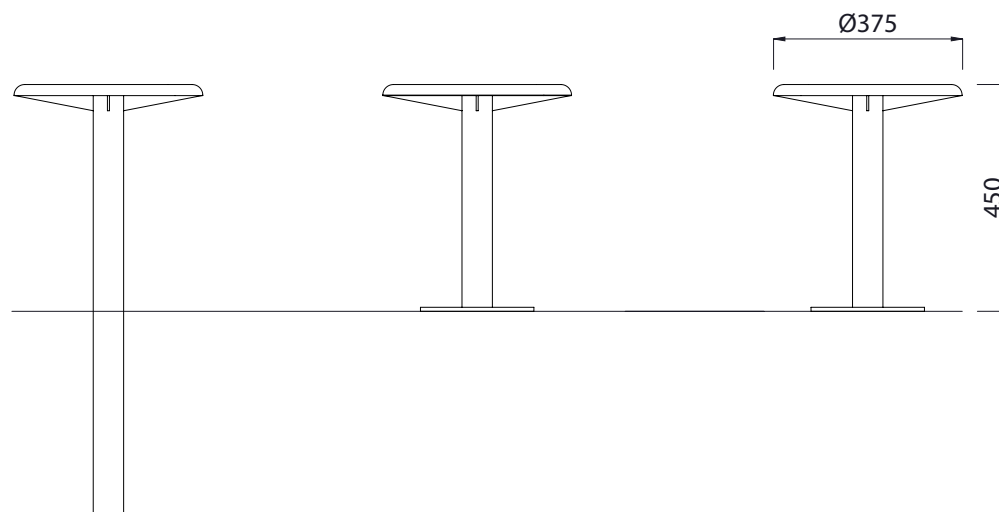

MATERIALS

- **Steelwork**
  - Mild steel as standard
- **Hardware / Fasteners**
  - N/A (fully welded)

FINISHES

- Hot dip galvanised and powdercoated as standard

FINISH OPTIONS

- Custom paint options

OPTIONS

- Post plant or surface mounted

DIMENSIONS

- Ø375 x 450H as standard

WEIGHT

- 7Kg

- Part of the 'Brighton' furniture suite. Made to order and can be customised to suit clients requirements.
- Furniture is not supplied with installation instructions, install fastenings or footing details. These are to be specified and determined by the installing contractor for the specific requirements of each site.