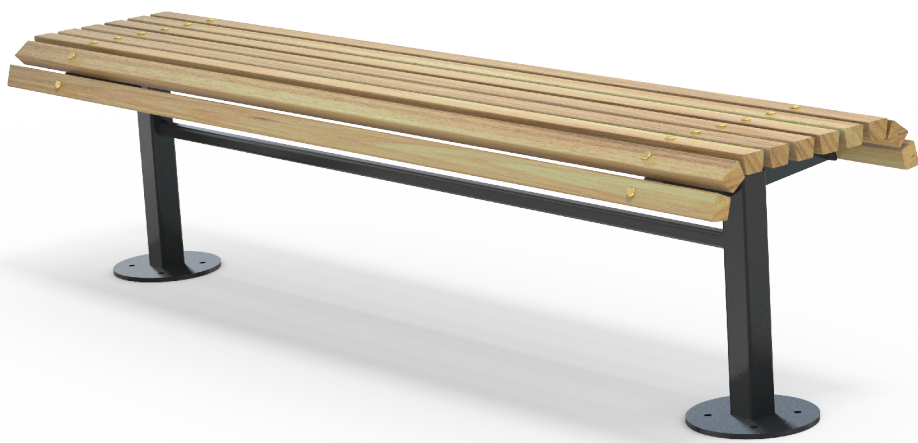

FINISH OPTIONS

- Custom paint options

OPTIONS

- Post plant or surface mounted

DIMENSIONS

- Ø375 x 450H as standard

WEIGHT

- 7Kg

Brighton Suite Complementing Furniture

Brighton Seat 1800L With Optional Armrests

Brighton Seat Steel 1800L With Optional Armrests

Brighton Bench 1800L or 3000L

Brighton Stool

Brighton Picnic Set With Benches 1800L or 3000L

Brighton Picnic Set With Stools 1800L or 3000L