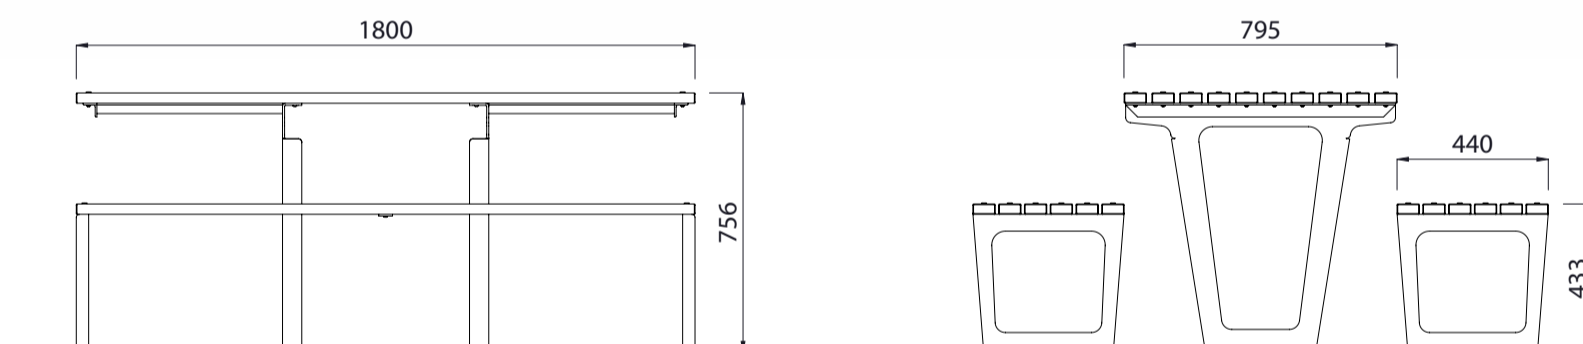

Meets Accessibility Standards NZS4121-2001.
Colours / finishes shown are indicative only and may differ in reality.

| MATERIALS | | FINISHES | FINISH OPTIONS |
|---------------------------------------------------------------------------------------------------|---------------------------------------------------------------------------------------------------------------------|-------------------------------------------------------------------------------------------------------------------------------------------|--------------------------------------------------------------------------------------------------------------------------------------|
| Timber (Hardwood) | <ul style="list-style-type: none"> • Vitex as standard • Other species available on request | <ul style="list-style-type: none"> • Un-sealed (Natural) as standard • Hot dip galvanised and powdercoated | <ul style="list-style-type: none"> • Penetrating oil / Graffiti guard / Clear sealant • Custom paint options |
| Steelwork | <ul style="list-style-type: none"> • Mild steel | | |
| Hardware / Fasteners | <ul style="list-style-type: none"> • Stainless steel with brass cap nuts | | |
| OPTIONS | | DIMENSIONS | WEIGHT |
| <ul style="list-style-type: none"> • Plant mounted with inserts or surface mounted | | <ul style="list-style-type: none"> • 1800L x 756H x 795D (Table) • 1800L x 433H x 440D (Bench) | <ul style="list-style-type: none"> • 60Kg • 25Kg (Each) |