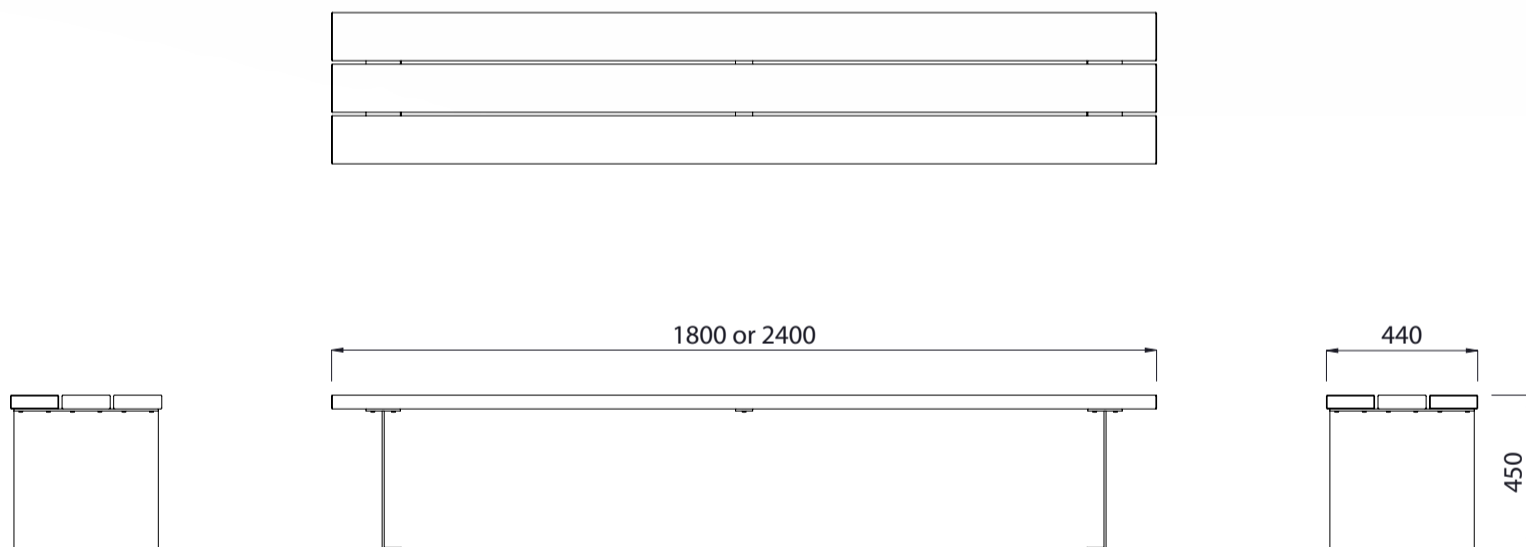

Devonport Bench

Colours / finishes shown are indicative only and may differ in reality.

	MATERIALS	FINISHES	FINISH OPTIONS
Timber (Hardwood)	<ul style="list-style-type: none"> • Vitex as standard • Other species available on request 	<ul style="list-style-type: none"> • Un-sealed (Natural) as standard 	<ul style="list-style-type: none"> • Penetrating oil / Graffiti guard / Clear sealant
Steelwork	<ul style="list-style-type: none"> • Mild steel as standard 	<ul style="list-style-type: none"> • Hot dip galvanised and powdercoated as standard 	<ul style="list-style-type: none"> • Custom paint options
Hardware / Fasteners	<ul style="list-style-type: none"> • Stainless steel 		
	OPTIONS	DIMENSIONS	WEIGHT
	<ul style="list-style-type: none"> • Plant or surface mounted • Skate deterrents 	<ul style="list-style-type: none"> • 1800L x 450H x 440D • 2400L x 450H x 440D 	<ul style="list-style-type: none"> • 45Kg • 55Kg

Devonport Suite Complementing Furniture

Devonport Seat 1800L or 2400L

Devonport Bench 1800L or 2400L

Devonport Picnic Set 1800L or 2400L

Devonport Picnic Set AC 1800L or 2400L

Devonport Table 1800L or 2400L

Devonport Table AC 1800L or 2400L