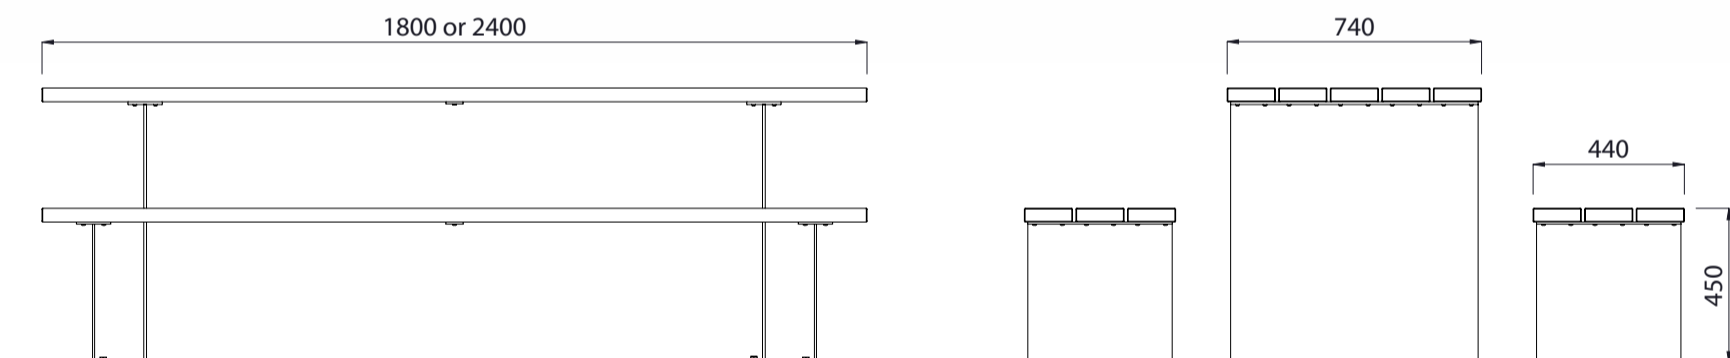

# Devonport Picnic Set

Colours / finishes shown are indicative only and may differ in reality.

	<b>MATERIALS</b>	<b>FINISHES</b>	<b>FINISH OPTIONS</b>
<b>Timber (Hardwood)</b>	<ul style="list-style-type: none"> <li>• Vitex as standard</li> <li>• Other species available on request</li> </ul>	<ul style="list-style-type: none"> <li>• Un-sealed (Natural) as standard</li> <li>• Hot dip galvanised and <a href="#">powdercoated</a></li> </ul>	<ul style="list-style-type: none"> <li>• Penetrating oil / Graffiti guard / Clear sealant</li> <li>• Custom paint options</li> </ul>
<b>Steelwork</b>	<ul style="list-style-type: none"> <li>• Mild steel as standard</li> </ul>		
<b>Hardware / Fasteners</b>	<ul style="list-style-type: none"> <li>• Stainless steel</li> </ul>		
	<b>OPTIONS</b>	<b>DIMENSIONS</b>	<b>WEIGHT</b>
	<ul style="list-style-type: none"> <li>• Plant or Surface mounted</li> <li>• Laser cut logo / design into legs</li> </ul>	<ul style="list-style-type: none"> <li>• 1800L x 800H x 740D (Table)</li> <li>• 1800L x 450H x 440D (Bench)</li> <li>• 2400L x 800H x 740D (Table)</li> <li>• 2400L x 450H x 440D (Bench)</li> </ul>	<ul style="list-style-type: none"> <li>• 115Kg</li> <li>• 47Kg (Each)</li> <li>• 130Kg</li> <li>• 55Kg (Each)</li> </ul>

# Devonport Suite Complementing Furniture

Devonport Seat 1800L or 2400L

Devonport Bench 1800L or 2400L

Devonport Picnic Set 1800L or 2400L

Devonport Picnic Set AC 1800L or 2400L

Devonport Table 1800L or 2400L

Devonport Table AC 1800L or 2400L