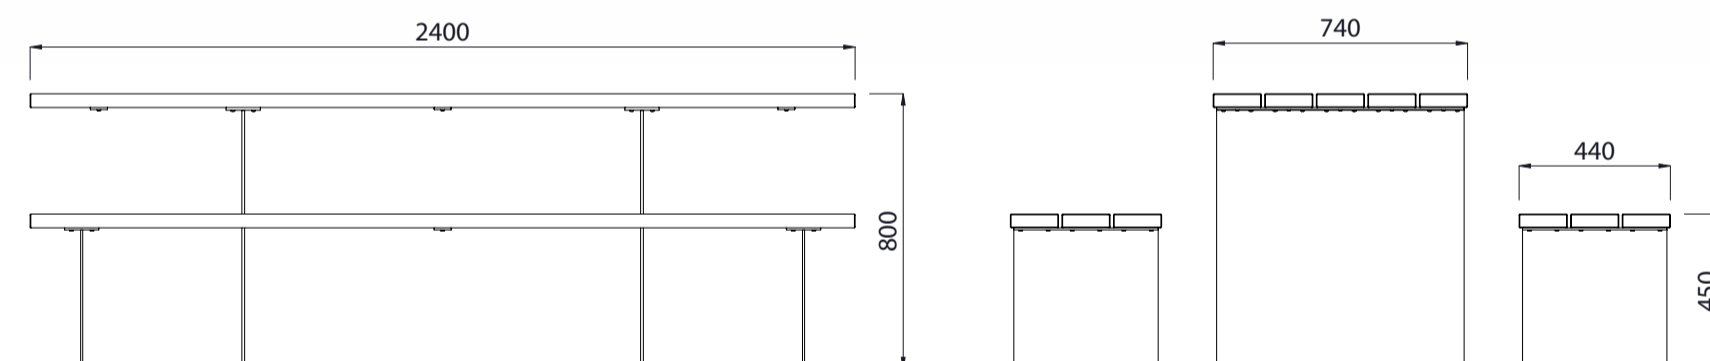

# Devonport Picnic Set AC 2400mm Long

Meets Accessibility Standards NZS4121-2001.  
Colours / finishes shown are indicative only and may differ in reality.

MATERIALS		FINISHES	FINISH OPTIONS
<b>Timber (Hardwood)</b>	<ul style="list-style-type: none"> <li>• Vitex as standard</li> <li>• Other species available on request</li> </ul>	<ul style="list-style-type: none"> <li>• Un-sealed (Natural) as standard</li> <li>• Hot dip galvanised and <b>powdercoated</b></li> </ul>	<ul style="list-style-type: none"> <li>• Penetrating oil / Graffiti guard / Clear sealant</li> <li>• Custom paint options</li> </ul>
<b>Steelwork</b>	<ul style="list-style-type: none"> <li>• Mild steel as standard</li> </ul>		
<b>Hardware / Fasteners</b>	<ul style="list-style-type: none"> <li>• Stainless steel</li> </ul>		
OPTIONS		DIMENSIONS	WEIGHT
<ul style="list-style-type: none"> <li>• Plant or Surface mounted</li> <li>• Laser cut logo / design into legs</li> <li>• Wheelchair access at ends of table</li> </ul>		<ul style="list-style-type: none"> <li>• 2400L x 800H x 740D (Table)</li> <li>• 2400L x 450H x 440D (Bench)</li> </ul>	<ul style="list-style-type: none"> <li>• 130Kg</li> <li>• 55Kg (Each)</li> </ul>

# Devonport Suite Complementing Furniture

Devonport Seat 1800L or 2400L

Devonport Bench 1800L or 2400L

Devonport Picnic Set 1800L or 2400L

Devonport Picnic Set AC 1800L or 2400L

Devonport Table 1800L or 2400L

Devonport Table AC 1800L or 2400L