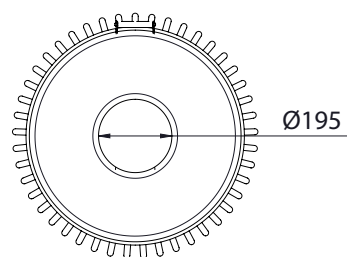

Colours / finishes shown are indicative only and may differ in reality.

	<p><b>MATERIALS</b></p> <ul style="list-style-type: none"> <li>• Stainless steel as standard</li> <li>• Mild steel mounting base</li> </ul>	<p><b>FINISHES</b></p> <ul style="list-style-type: none"> <li>• Electro-polished as standard</li> <li>• Hot dip galvanised as standard</li> </ul>	<p><b>FINISH OPTIONS</b></p> <ul style="list-style-type: none"> <li>• Bead blasted stainless</li> <li>• Custom paint options</li> </ul>
<p><b>Steelwork</b></p>	<p><b>Hardware / Fasteners</b></p> <ul style="list-style-type: none"> <li>• Stainless steel</li> </ul>		
	<p><b>OPTIONS</b></p> <ul style="list-style-type: none"> <li>• Plant or Surface mounted</li> <li>• Plastic or galvanised liner - 60L</li> </ul>	<p><b>DIMENSIONS</b></p> <ul style="list-style-type: none"> <li>• Ø650 x 795H as standard</li> </ul>	<p><b>WEIGHT</b></p> <ul style="list-style-type: none"> <li>• 76Kg</li> </ul>