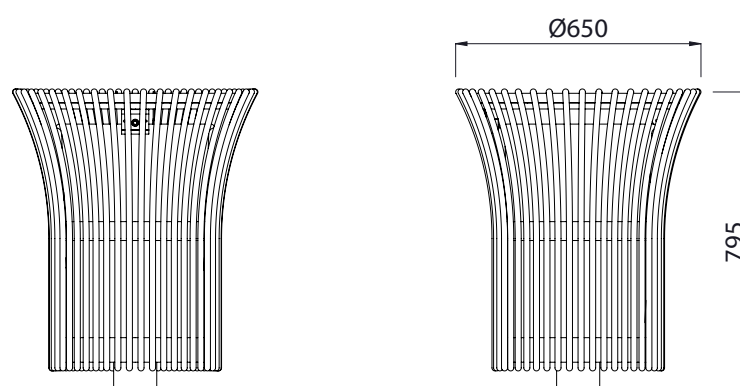

Colours / finishes shown are indicative only and may differ in reality.

	<p><b>MATERIALS</b></p> <ul style="list-style-type: none"> <li>• Stainless steel as standard</li> <li>• Mild steel mounting base</li> </ul>	<p><b>FINISHES</b></p> <ul style="list-style-type: none"> <li>• Electro-polished as standard</li> <li>• Hot dip galvanised as standard</li> </ul>	<p><b>FINISH OPTIONS</b></p> <ul style="list-style-type: none"> <li>• Bead blasted stainless</li> <li>• Custom paint options</li> </ul>
<p><b>Steelwork</b></p>	<p><b>Hardware / Fasteners</b></p> <ul style="list-style-type: none"> <li>• Stainless steel</li> </ul>		
	<p><b>OPTIONS</b></p> <ul style="list-style-type: none"> <li>• Plant or Surface mounted</li> <li>• Plastic or galvanised liner - 60L</li> </ul>	<p><b>DIMENSIONS</b></p> <ul style="list-style-type: none"> <li>• Ø650 x 795H as standard</li> </ul>	<p><b>WEIGHT</b></p> <ul style="list-style-type: none"> <li>• 76Kg</li> </ul>