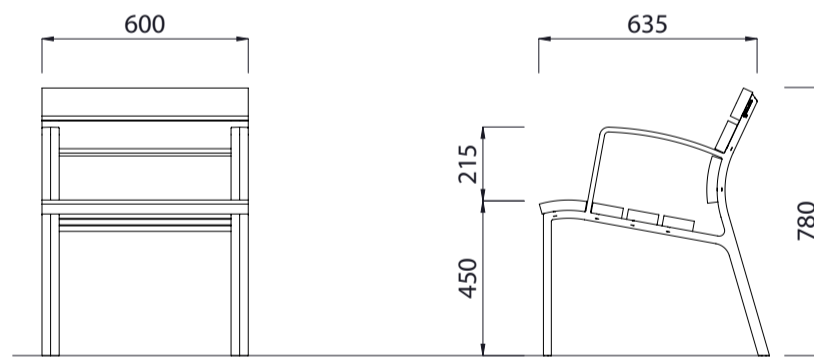

MATERIALS

- **Timber (Hardwood)**
  - Vitex as standard
  - Other species available on request
- **Steelwork**
  - Cast aluminium leg frames
- **Hardware / Fasteners**
  - Stainless steel

OPTIONS

- Plant mounted with inserts or surface mounted

FINISHES

- Penetrating oil as standard
- Powdercoated as standard

DIMENSIONS

- 600L x 780H x 635D
- 1750L x 780H x 635D
- 3000L x 780H x 635D

FINISH OPTIONS

- Un-sealed (natural) / Graffiti guard / Clear sealant

WEIGHT

- 16Kg
- 30Kg
- 60Kg

• Part of the 'Santa & Cole Neo Romantico' suite. Made to order and can be customised to suit clients requirements. Design is copyright to Santa & Cole (Spain), manufactured under technical licence exclusively by Fel Group Limited

• Furniture is not supplied with installation instructions, install fastenings or footing details. These are to be specified and determined by the installing contractor for the specific requirements of each site.