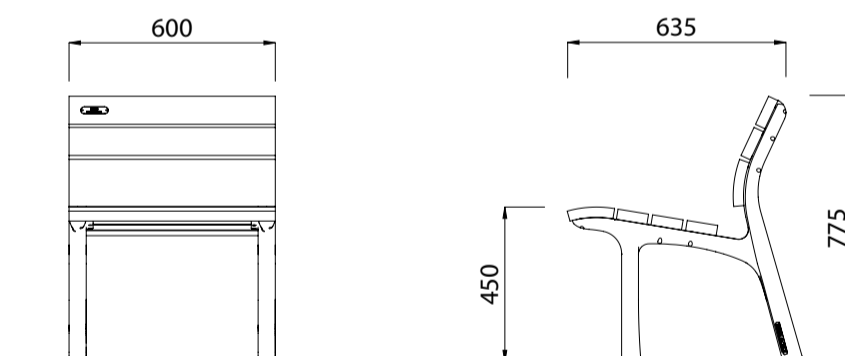

MATERIALS

- **Timber (Hardwood)**
  - Vitex as standard
  - Other species available on request
- **Steelwork**
  - Cast aluminium leg frames
- **Hardware / Fasteners**
  - Stainless steel

OPTIONS

- Plant mounted with inserts or surface mounted
- Skate deterrents

FINISHES

- Penetrating oil as standard
- Powdercoated as standard

DIMENSIONS

- 600L x 780H x 635D
- 1750L x 780H x 635D
- 3000L x 780H x 635D

FINISH OPTIONS

- Un-sealed (natural) / Graffiti guard / Clear sealant

WEIGHT

- 23Kg
- 38Kg
- 68Kg

• Part of the 'Santa & Cole Neo Romantico' suite. Made to order and can be customised to suit clients requirements. Design is copyright to Santa & Cole (Spain), manufactured under technical licence exclusively by Fel Group Limited

• Furniture is not supplied with installation instructions, install fastenings or footing details. These are to be specified and determined by the installing contractor for the specific requirements of each site.