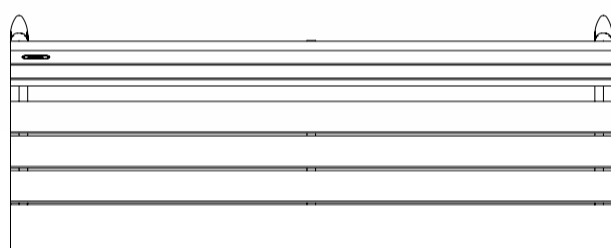

Santa & Cole Neo Classic 1750mm Long

Colours / finishes shown are indicative only and may differ in reality.

MATERIALS

- Timber (Hardwood)**
 - Vitex as standard
 - Other species available on request
- Steelwork**
 - Cast aluminium leg frames
- Hardware / Fasteners**
 - Stainless steel

DIMENSIONS

- 600L x 780H x 635D
- 1750L x 780H x 635D
- 3000L x 780H x 635D

WEIGHT

- 23Kg
- 38Kg
- 68Kg

• Part of the '[Santa & Cole Neo Romantico](#)' suite. Made to order and can be customised to suit clients requirements. **Design is copyright to Santa & Cole (Spain), manufactured under technical licence exclusively by Fel Group Limited**