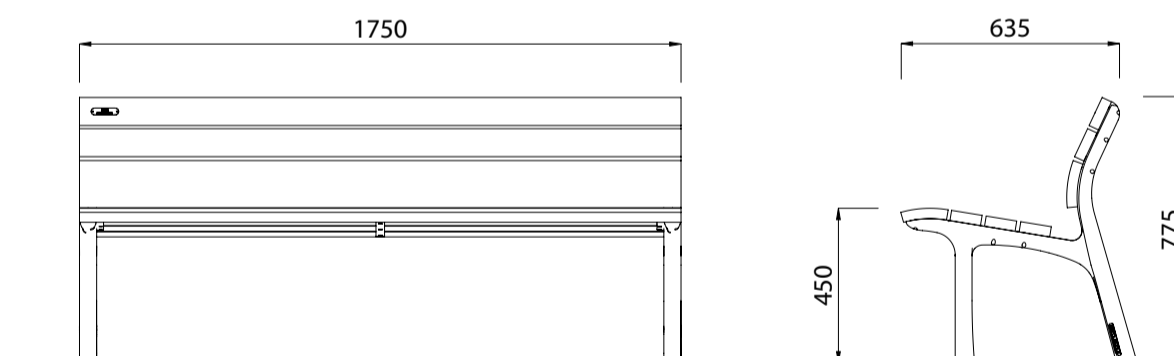

Santa & Cole Neo Classic 1750mm Long

Colours / finishes shown are indicative only and may differ in reality.

MATERIALS

- Timber (Hardwood)**
 - Vitex as standard
 - Other species available on request
- Steelwork**
 - Cast aluminium leg frames
- Hardware / Fasteners**
 - Stainless steel

DIMENSIONS

- 600L x 780H x 635D
- 1750L x 780H x 635D
- 3000L x 780H x 635D

WEIGHT

- 23Kg
- 38Kg
- 68Kg

• Part of the '[Santa & Cole Neo Romantico](#)' suite. Made to order and can be customised to suit clients requirements. **Design is copyright to Santa & Cole (Spain), manufactured under technical licence exclusively by Fel Group Limited**