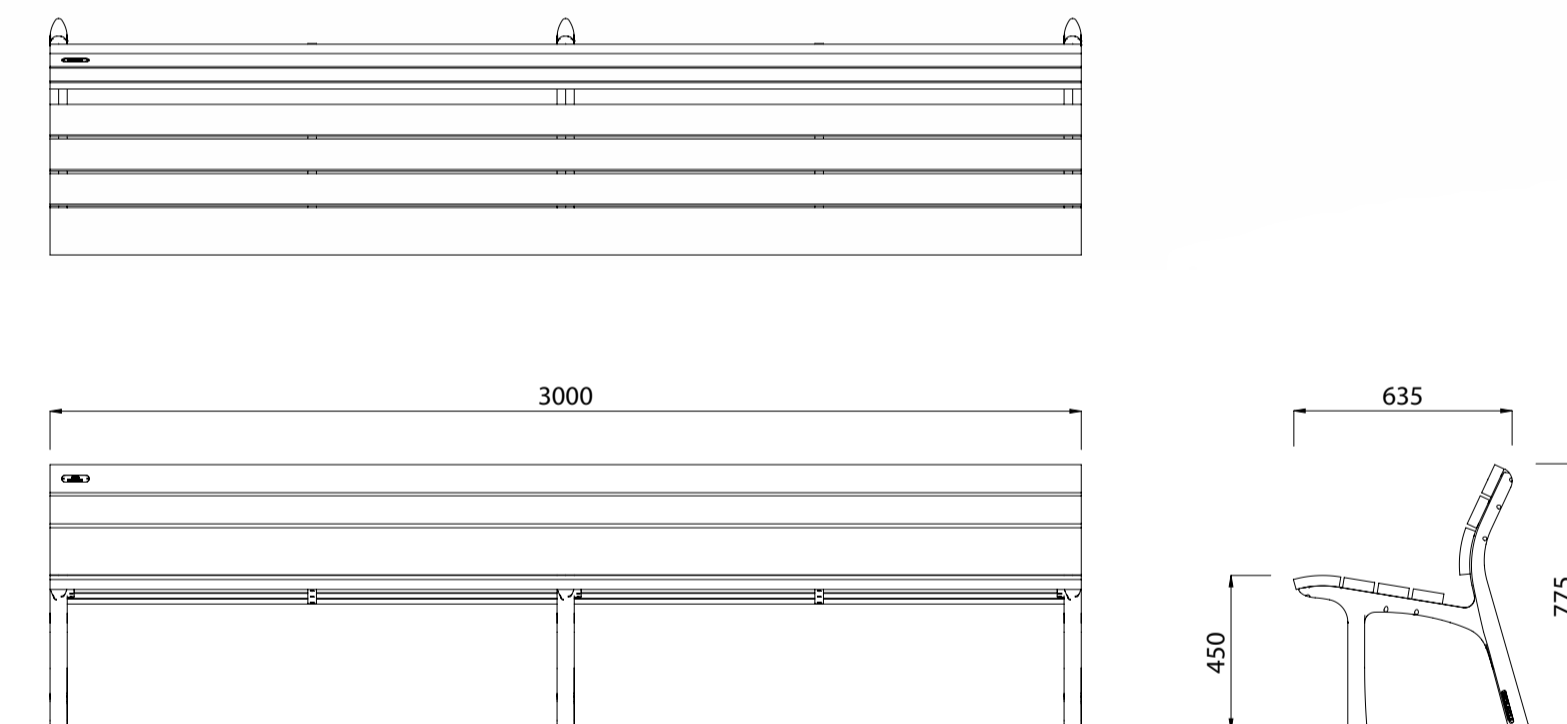

Santa & Cole Neo Classic 3000mm Long

Colours / finishes shown are indicative only and may differ in reality.

MATERIALS		FINISHES	FINISH OPTIONS
Timber (Hardwood)	<ul style="list-style-type: none"> • Vitex as standard • Other species available on request 	<ul style="list-style-type: none"> • Penetrating oil as standard 	<ul style="list-style-type: none"> • Un-sealed (natural) / Graffiti guard / Clear sealant
Steelwork	<ul style="list-style-type: none"> • Cast aluminium leg frames 	<ul style="list-style-type: none"> • Powdercoated as standard 	
Hardware / Fasteners	<ul style="list-style-type: none"> • Stainless steel 		
OPTIONS		DIMENSIONS	WEIGHT
<ul style="list-style-type: none"> • Plant mounted with inserts or surface mounted • Skate deterrents 		<ul style="list-style-type: none"> • 600L x 780H x 635D • 1750L x 780H x 635D • 3000L x 780H x 635D 	<ul style="list-style-type: none"> • 23Kg • 38Kg • 68Kg