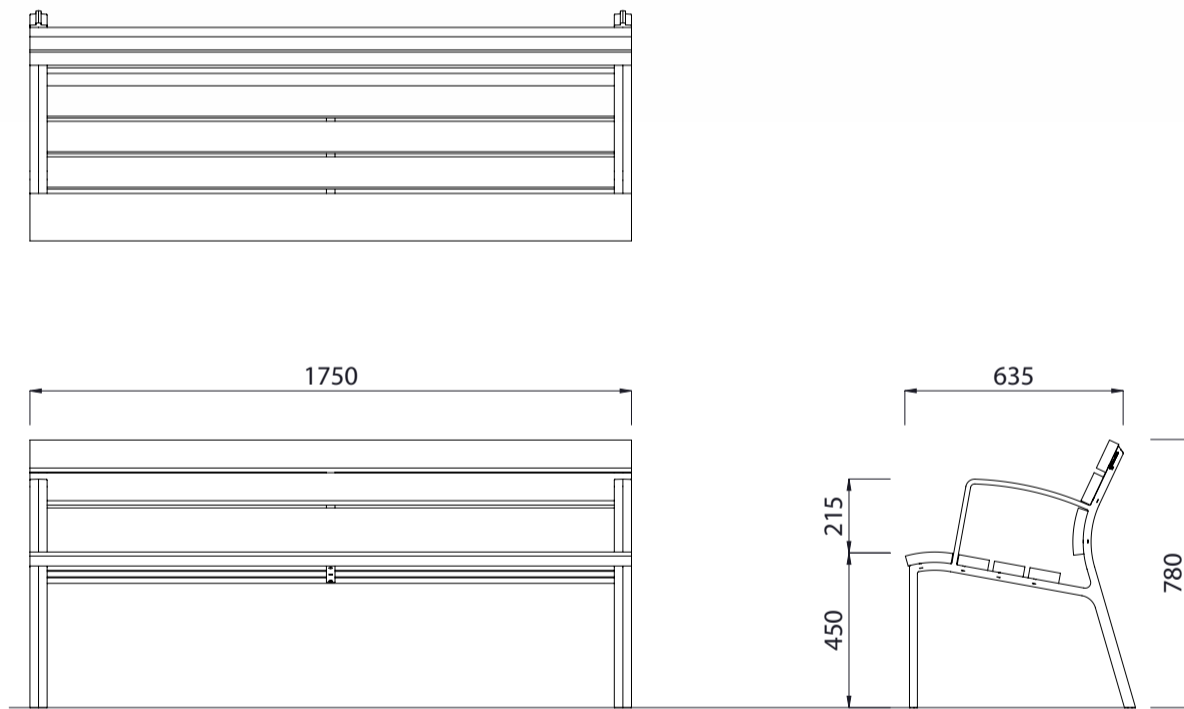

Santa & Cole Neo Liviano 1750mm Long

Colours / finishes shown are indicative only and may differ in reality.

MATERIALS		FINISHES	FINISH OPTIONS
Timber (Hardwood)	<ul style="list-style-type: none"> Vitex as standard Other species available on request 	<ul style="list-style-type: none"> Penetrating oil as standard 	<ul style="list-style-type: none"> Un-sealed (natural) / Graffiti guard / Clear sealant
Steelwork	<ul style="list-style-type: none"> Cast aluminium leg frames 	<ul style="list-style-type: none"> Powdercoated as standard 	
Hardware / Fasteners	<ul style="list-style-type: none"> Stainless steel 		
OPTIONS		DIMENSIONS	WEIGHT
<ul style="list-style-type: none"> Plant mounted with inserts or surface mounted Skate deterrents 		<ul style="list-style-type: none"> 600L x 780H x 635D 1750L x 780H x 635D 3000L x 780H x 635D 	<ul style="list-style-type: none"> 16Kg 30Kg 60Kg