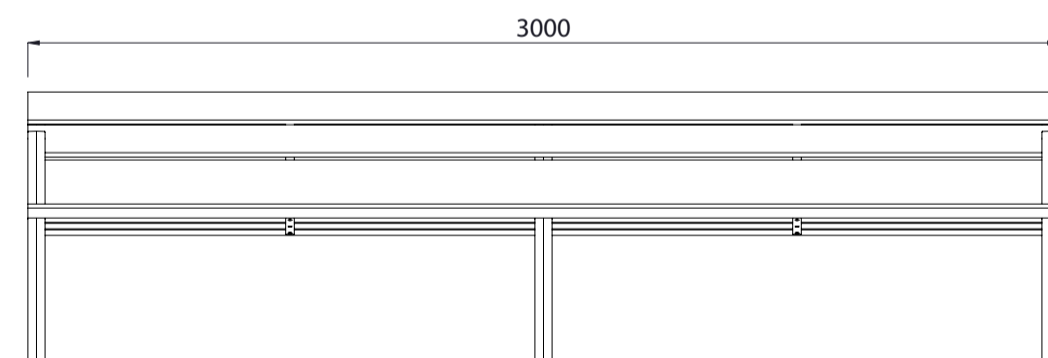

Santa & Cole Neo Liviano 3000mm Long

Colours / finishes shown are indicative only and may differ in reality.

MATERIALS		FINISHES	FINISH OPTIONS
Timber (Hardwood)	<ul style="list-style-type: none"> • Vitex as standard • Other species available on request 	<ul style="list-style-type: none"> • Penetrating oil as standard 	<ul style="list-style-type: none"> • Un-sealed (natural) / Graffiti guard / Clear sealant
Steelwork	<ul style="list-style-type: none"> • Cast aluminium leg frames 	<ul style="list-style-type: none"> • Powdercoated as standard 	
Hardware / Fasteners	<ul style="list-style-type: none"> • Stainless steel 		
OPTIONS		DIMENSIONS	WEIGHT
<ul style="list-style-type: none"> • Plant mounted with inserts or surface mounted • Skate deterrents 		<ul style="list-style-type: none"> • 600L x 780H x 635D • 1750L x 780H x 635D • 3000L x 780H x 635D 	<ul style="list-style-type: none"> • 16Kg • 30Kg • 60Kg