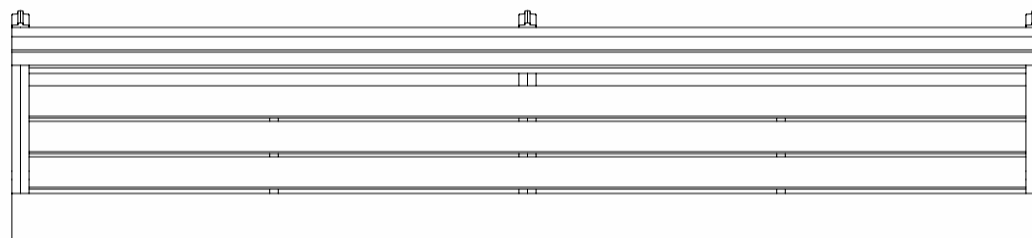

Santa & Cole Neo Liviano 3000mm Long

Colours / finishes shown are indicative only and may differ in reality.

MATERIALS		FINISHES	FINISH OPTIONS
Timber (Hardwood)	<ul style="list-style-type: none"> • Vitex as standard • Other species available on request 	<ul style="list-style-type: none"> • Penetrating oil as standard 	<ul style="list-style-type: none"> • Un-sealed (natural) / Graffiti guard / Clear sealant
Steelwork	<ul style="list-style-type: none"> • Cast aluminium leg frames 	<ul style="list-style-type: none"> • Powdercoated as standard 	
Hardware / Fasteners	<ul style="list-style-type: none"> • Stainless steel 		
OPTIONS		DIMENSIONS	WEIGHT
<ul style="list-style-type: none"> • Plant mounted with inserts or surface mounted • Skate deterrents 		<ul style="list-style-type: none"> • 600L x 780H x 635D • 1750L x 780H x 635D • 3000L x 780H x 635D 	<ul style="list-style-type: none"> • 16Kg • 30Kg • 60Kg