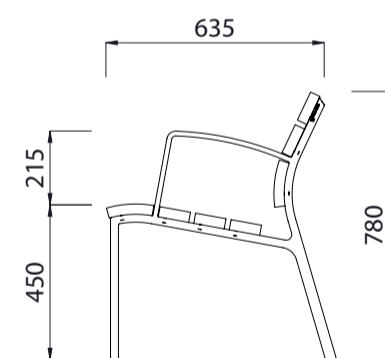

Santa & Cole Neo Liviano 3000mm Long

Colours / finishes shown are indicative only and may differ in reality.

MATERIALS		FINISHES	FINISH OPTIONS
Timber (Hardwood)	<ul style="list-style-type: none"> • Vitex as standard • Other species available on request 	<ul style="list-style-type: none"> • Penetrating oil as standard 	<ul style="list-style-type: none"> • Un-sealed (natural) / Graffiti guard / Clear sealant
Steelwork	<ul style="list-style-type: none"> • Cast aluminium leg frames 	<ul style="list-style-type: none"> • Powdercoated as standard 	
Hardware / Fasteners	<ul style="list-style-type: none"> • Stainless steel 		
OPTIONS		DIMENSIONS	WEIGHT
<ul style="list-style-type: none"> • Plant mounted with inserts or surface mounted • Skate deterrents 		<ul style="list-style-type: none"> • 600L x 780H x 635D • 1750L x 780H x 635D • 3000L x 780H x 635D 	<ul style="list-style-type: none"> • 16Kg • 30Kg • 60Kg