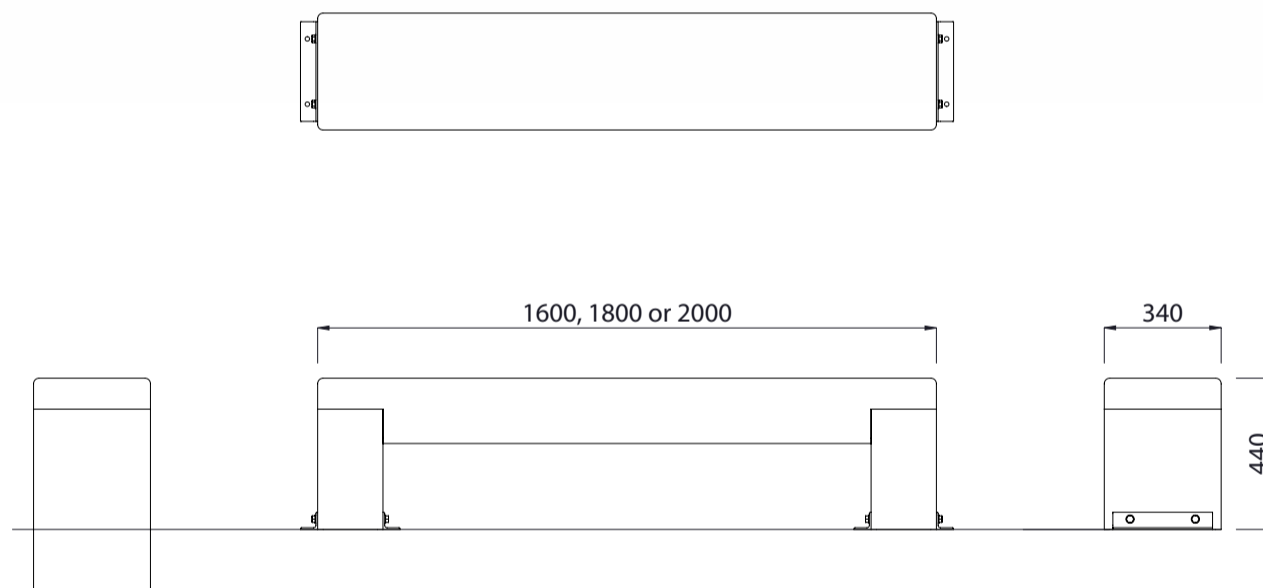

Macrocarpa Bench Heavyweight

Colours / finishes shown are indicative only and may differ in reality.

	MATERIALS	FINISHES	FINISH OPTIONS
Timber (Softwood)	• Macrocarpa dressed	• Un-sealed (Natural) as standard	• Penetrating oil
Hardware / Fasteners	• Galvanised steel		
	OPTIONS	DIMENSIONS	WEIGHT
	• Plant or surface mounted • Skate deterrents	• 1600L x 440H x 340D • 1800L x 440H x 340D • 2000L x 440H x 340D	• 79Kg • 85Kg • 91Kg

Macrocarpa Table LW 1600L, 1800L or 2000L

Macrocarpa Picnic Set HW 1600L, 1800L or 2000L

Macrocarpa Picnic Set LW 1600L, 1800L or 2000L