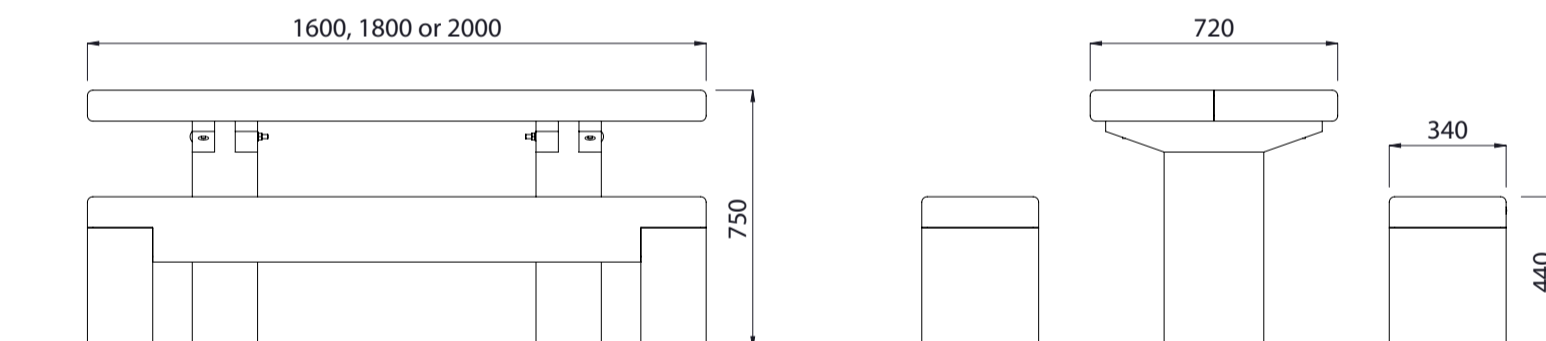

# Macrocarpa Picnic Set Heavyweight

Colours / finishes shown are indicative only and may differ in reality.

	MATERIALS	FINISHES	FINISH OPTIONS
Timber (Softwood)	• Macrocarpa dressed	• Un-sealed (Natural) as standard	• Penetrating oil
Hardware / Fasteners	• Galvanised steel		
	OPTIONS	DIMENSIONS	WEIGHT
	• Plant or surface mounted	<ul style="list-style-type: none"> <li>• 1600L x 440H x 720D (Table)</li> <li>• 1600L x 440H x 340D (Bench)</li> <li>• 1800L x 440H x 720D (Table)</li> <li>• 1800L x 440H x 340D (Bench)</li> <li>• 2000L x 440H x 720D (Table)</li> <li>• 2000L x 440H x 340D (Bench)</li> </ul>	<ul style="list-style-type: none"> <li>• 101Kg</li> <li>• 85Kg (Each)</li> <li>• 108Kg</li> <li>• 85Kg (Each)</li> <li>• 115Kg</li> <li>• 91Kg (Each)</li> </ul>

Macrocarpa Table LW 1600L, 1800L or 2000L

Macrocarpa Picnic Set HW 1600L, 1800L or 2000L

Macrocarpa Picnic Set LW 1600L, 1800L or 2000L