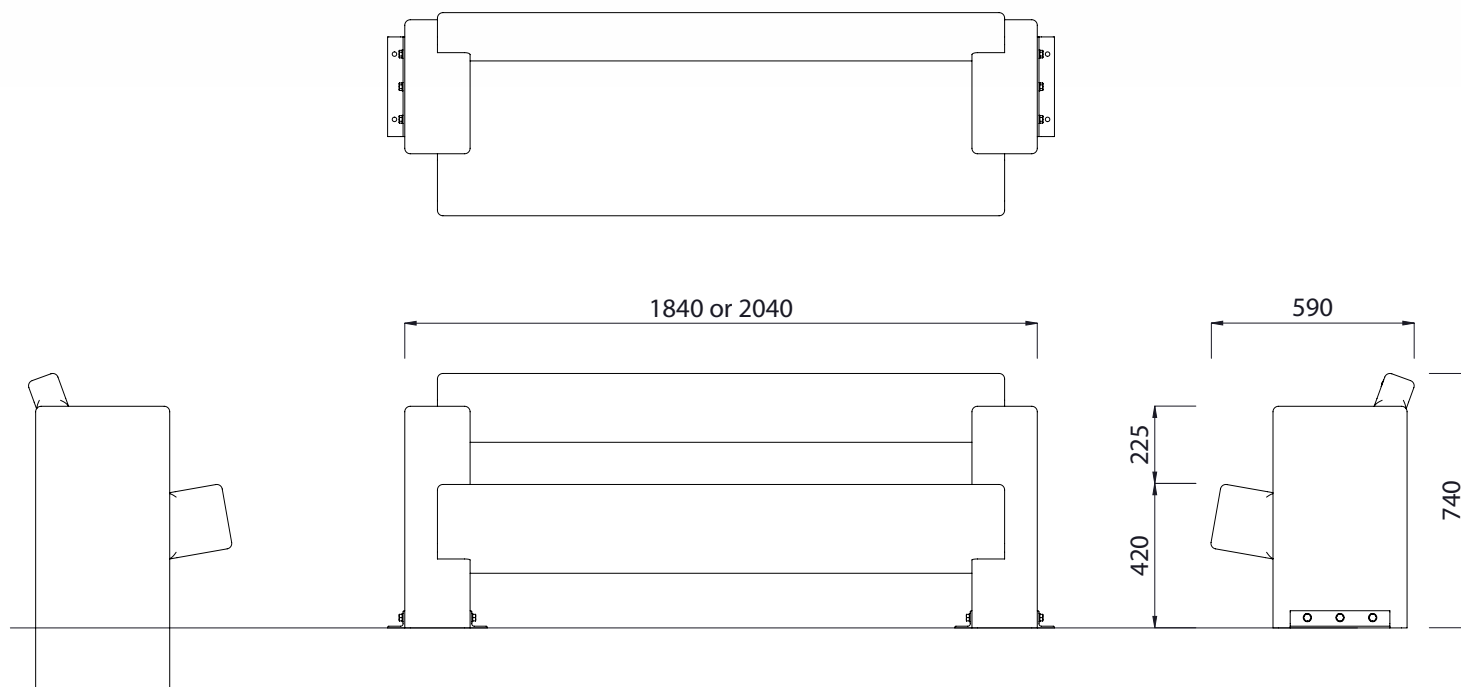

MATERIALS

- **Timber (Softwood)** • Macrocarpa dressed
- **Hardware / Fasteners** • Galvanised steel

FINISHES

- Un-sealed (Natural) as standard

FINISH OPTIONS

- Penetrating oil

OPTIONS

- Plant or surface mounted
- [Skate deterrents](#)

DIMENSIONS

- 1840L x 740H x 590D
- 2040L x 740H x 590D

WEIGHT

- 127Kg
- 136Kg

- Part of the 'Macrocarpa' furniture suite. Made to order and can be customised to suit clients requirements.
- Furniture is not supplied with installation instructions, install fastenings or footing details. These are to be specified and determined by the installing contractor for the specific requirements of each site.

- **The character of macrocarpa timber is enhanced by its natural rustic finish. This will or may include exposed knots, timber defects and natural cracking. None of these defects will impact on the structural integrity and performance of the product.**