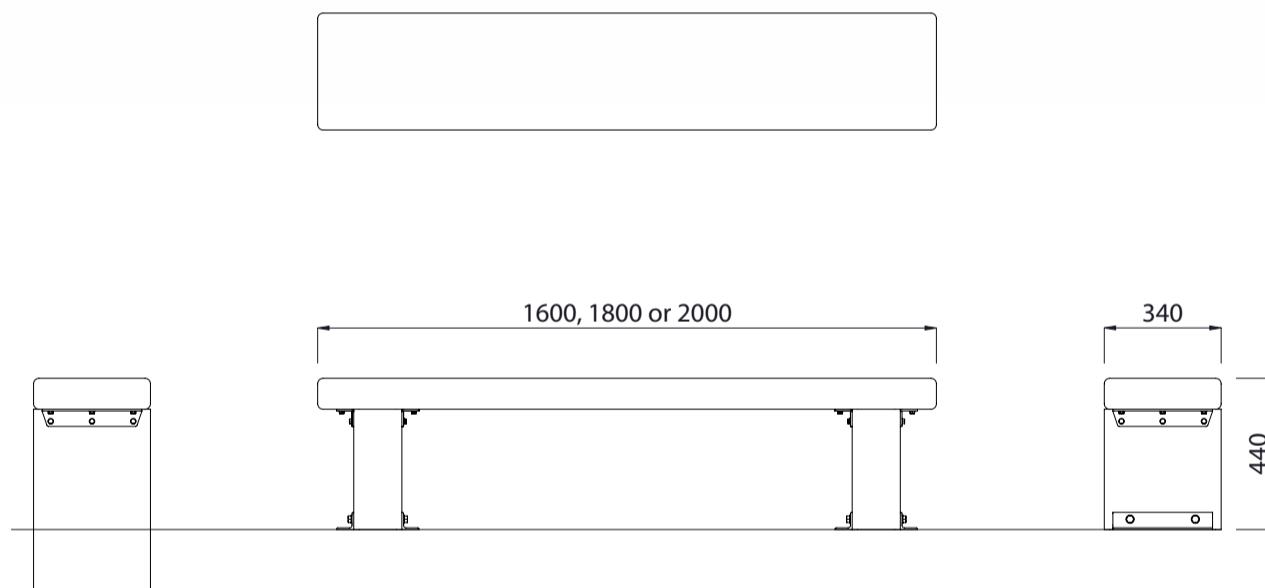

Macrocarpa Bench Lightweight

Colours / finishes shown are indicative only and may differ in reality.

MATERIALS

- Timber (Softwood)**
 - Macrocarpa dressed
- Hardware / Fasteners**
 - Galvanised steel

FINISHES

- Un-sealed (Natural) as standard

FINISH OPTIONS

- Penetrating oil

OPTIONS

- Plant or surface mounted
- [Skate deterrents](#)

DIMENSIONS

- 1600L x 440H x 340D
- 1800L x 440H x 340D
- 2000L x 440H x 340D

WEIGHT

Macrocarpa Table LW 1600L, 1800L or 2000L

Macrocarpa Picnic Set HW 1600L, 1800L or 2000L

Macrocarpa Picnic Set LW 1600L, 1800L or 2000L