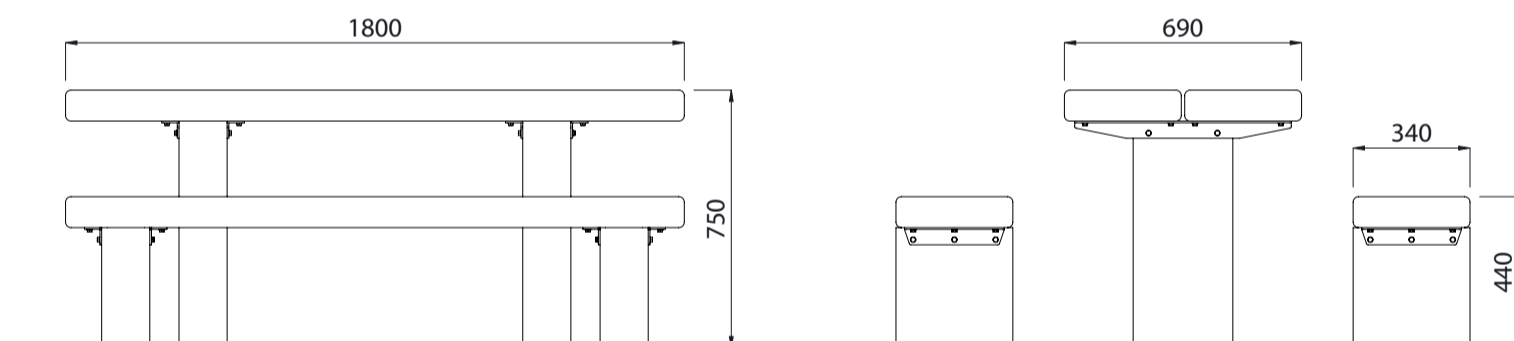

# Macrocarpa Picnic Set Lightweight

Colours / finishes shown are indicative only and may differ in reality.

	MATERIALS	FINISHES	FINISH OPTIONS
Timber (Softwood)	• Macrocarpa dressed	• Un-sealed (Natural) as standard	• Penetrating oil
Hardware / Fasteners	• Galvanised steel		
	OPTIONS	DIMENSIONS	WEIGHT
	• Plant or surface mounted	<ul style="list-style-type: none"> <li>• 1600L x 440H x 720D (Table)</li> <li>• 1600L x 440H x 340D (Bench)</li> <li>• 1800L x 440H x 720D (Table)</li> <li>• 1800L x 440H x 340D (Bench)</li> <li>• 2000L x 440H x 720D (Table)</li> <li>• 2000L x 440H x 340D (Bench)</li> </ul>	<ul style="list-style-type: none"> <li>• 91Kg</li> <li>• 54Kg (Each)</li> <li>• 98Kg</li> <li>• 57Kg (Each)</li> <li>• 105Kg</li> <li>• 60Kg (Each)</li> </ul>

- Part of the 'Macrocarpa' furniture suite. Made to order and can be customised to suit clients requirements.
- Furniture is not supplied with installation instructions, install fastenings or footing details. These are to be specified and determined by the installing contractor for the specific requirements of each site.
- The character of macrocarpa timber is enhanced by its natural rustic finish. This will or may include exposed knots, timber defects and natural cracking. None of these defects will impact on the structural integrity and performance of the product.

Macrocarpa Table LW 1600L, 1800L or 2000L

Macrocarpa Picnic Set HW 1600L, 1800L or 2000L

Macrocarpa Picnic Set LW 1600L, 1800L or 2000L