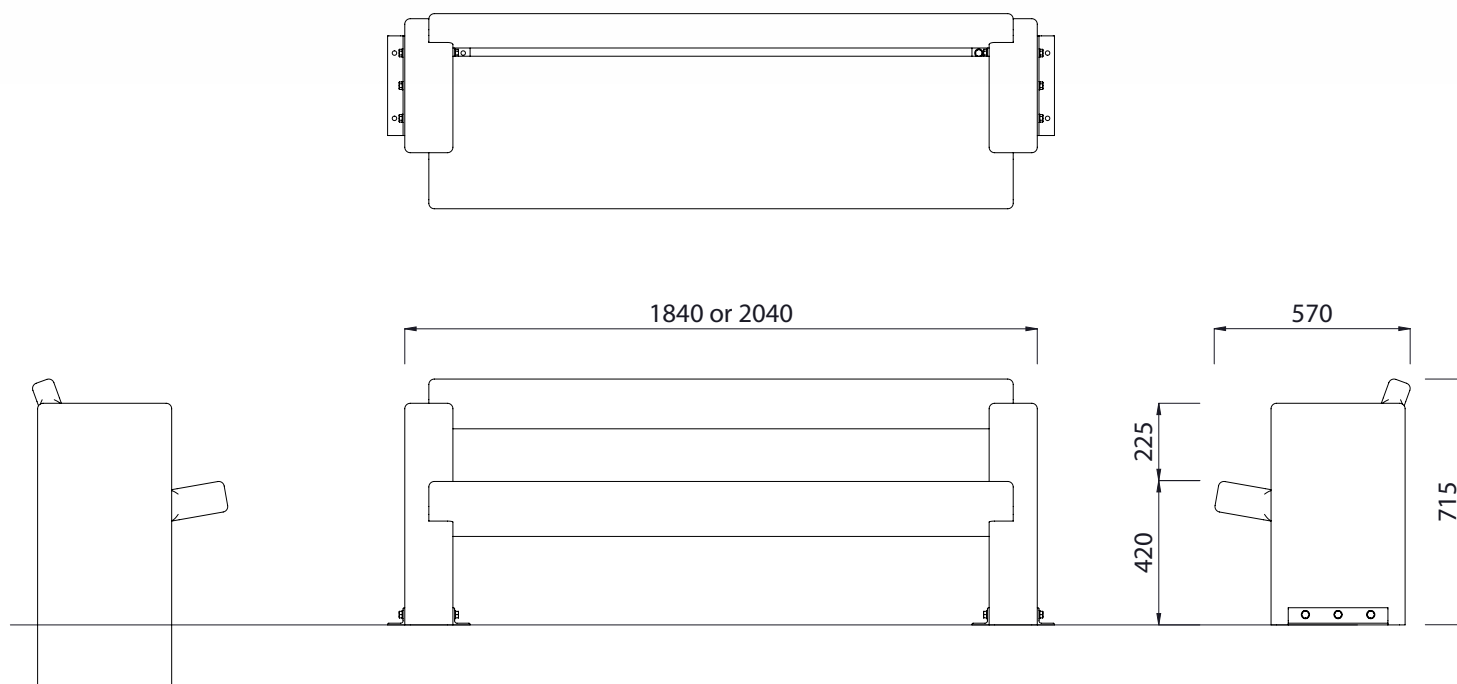

Macrocarpa Seat Lightweight

Colours / finishes shown are indicative only and may differ in reality.

MATERIALS

- Timber (Softwood)** • Macrocarpa dressed
- Hardware / Fasteners** • Galvanised steel

FINISHES

- Un-sealed (Natural) as standard

FINISH OPTIONS

- Penetrating oil

OPTIONS

- Plant or surface mounted
- [Skate deterrents](#)

DIMENSIONS

- 1840L x 715H x 570D
- 2040L x 715H x 570D

WEIGHT

Macrocarpa Table LW 1600L, 1800L or 2000L

Macrocarpa Picnic Set HW 1600L, 1800L or 2000L

Macrocarpa Picnic Set LW 1600L, 1800L or 2000L