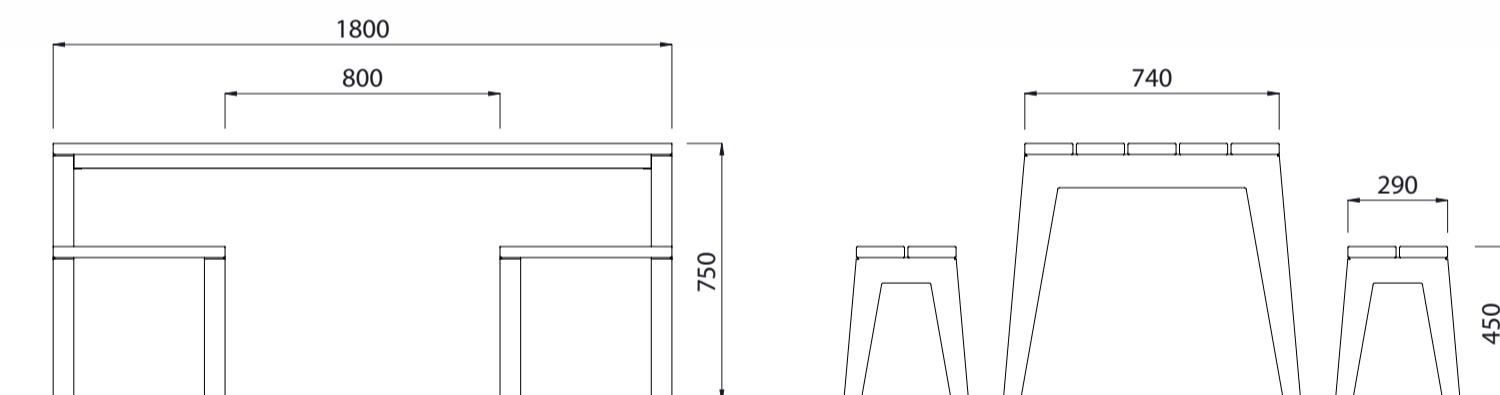

Mobilia Picnic Set Timber Slats

Colours / finishes shown are indicative only and may differ in reality.

	MATERIALS	FINISHES	FINISH OPTIONS
Timber (Hardwood)	<ul style="list-style-type: none"> • Vitex as standard • Other species available on request 	<ul style="list-style-type: none"> • Un-sealed (Natural) as standard • Hot dip galvanised and powdercoated 	<ul style="list-style-type: none"> • Penetrating oil / Graffiti guard / Clear sealant • Custom paint options
Steelwork	<ul style="list-style-type: none"> • Mild steel as standard 		
Hardware / Fasteners	<ul style="list-style-type: none"> • Stainless steel 		
	OPTIONS	DIMENSIONS	WEIGHT
	<ul style="list-style-type: none"> • Surface mounted as standard • Stool or bench seating • Steel slats or mixed 	<ul style="list-style-type: none"> • 1800L x 750H x 740D (Table) • 500L x 450H x 290D (Stool) 	<ul style="list-style-type: none"> • 60Kg • 12Kg (Each)