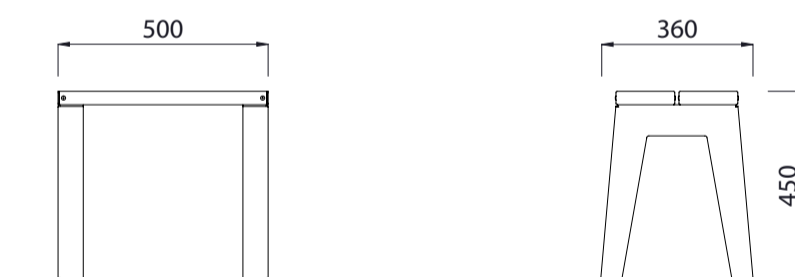

Mobilia Stool Steel Slats

Colours / finishes shown are indicative only and may differ in reality.

MATERIALS

- Steelwork**
 - Mild steel frame and slats
- Hardware / Fasteners**
 - Stainless steel

OPTIONS

- Surface mounted as standard
- Timber slats

FINISHES

- Hot dip galvanised and [powdercoated](#)

DIMENSIONS

- 500L x 450H x 360D

FINISH OPTIONS

- Custom paint options

WEIGHT

- 17Kg