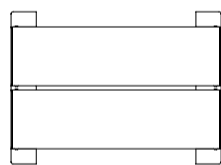

Mobilia Stool Steel Slats

Colours / finishes shown are indicative only and may differ in reality.

MATERIALS

- Steelwork**
 - Mild steel frame and slats
- Hardware / Fasteners**
 - Stainless steel

OPTIONS

- Surface mounted as standard
- Timber slats

FINISHES

- Hot dip galvanised and [powdercoated](#)

DIMENSIONS

- 500L x 450H x 360D

FINISH OPTIONS

- Custom paint options

WEIGHT

- 17Kg