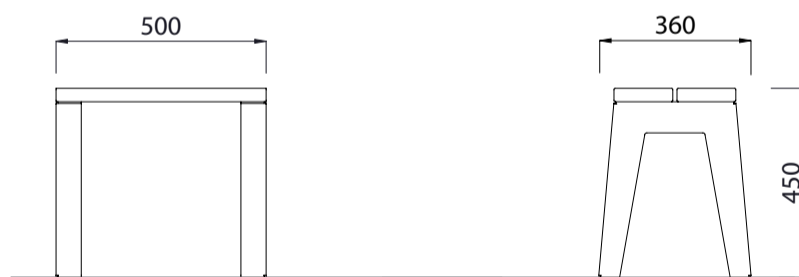

MATERIALS

- **Timber (Hardwood)**
  - Vitex as standard
  - Other species available on request
- **Steelwork**
  - Mild steel as standard
- **Hardware / Fasteners**
  - Stainless steel

FINISHES

- Un-sealed (Natural) as standard
- Hot dip galvanised and **powdercoated**

FINISH OPTIONS

- Penetrating oil / Graffiti guard / Clear sealant
- Custom paint options

OPTIONS

- Surface mounted as standard
- Steel slats

DIMENSIONS

- 500L x 450H x 360D

WEIGHT

- 12Kg

- Part of the 'Mobilia' furniture suite. Made to order and can be customised to suit clients requirements.
- Furniture is not supplied with installation instructions, install fastenings or footing details. These are to be specified and determined by the installing contractor for the specific requirements of each site.