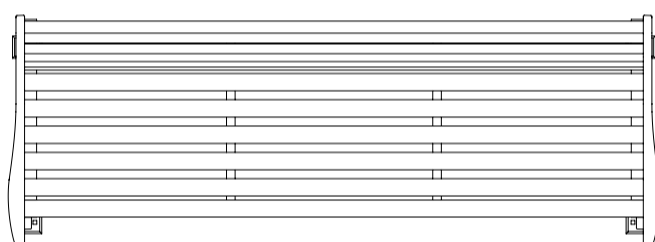

Rose Garden Seat Steel Slats

Colours / finishes shown are indicative only and may differ in reality.

MATERIALS

Steelwork

- Cast iron leg frames
- Steel slats

Hardware / Fasteners

- Stainless steel

OPTIONS

- Plant mounted with inserts or surface mounted
- [Skate deterrents](#)

FINISHES

- [Powdercoated](#) as standard

FINISH OPTIONS

- Custom paint options

DIMENSIONS

- 1850L x 890H x 670D as standard

WEIGHT