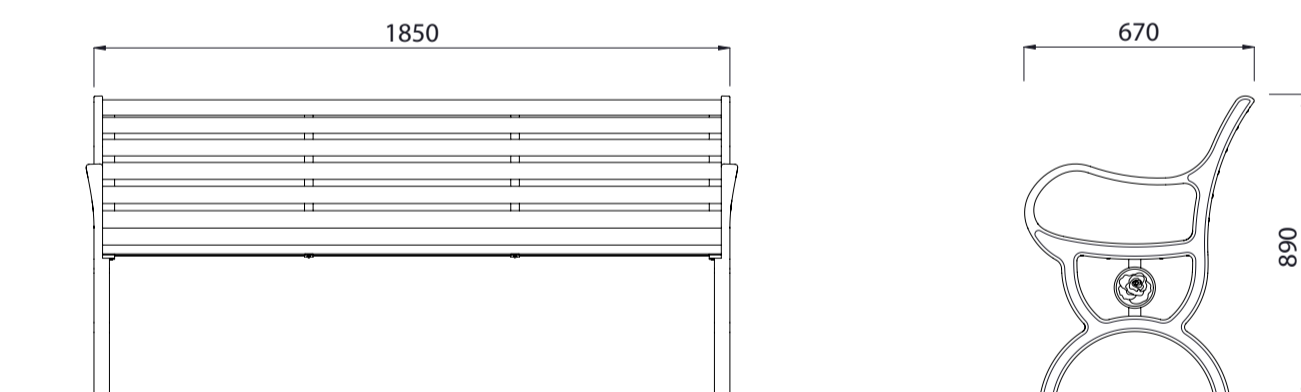

Rose Garden Seat Steel Slats

Colours / finishes shown are indicative only and may differ in reality.

MATERIALS

Steelwork

- Cast iron leg frames
- Steel slats

Hardware / Fasteners

- Stainless steel

OPTIONS

- Plant mounted with inserts or surface mounted
- [Skate deterrents](#)

FINISHES

- [Powdercoated](#) as standard

FINISH OPTIONS

- Custom paint options

DIMENSIONS

- 1850L x 890H x 670D as standard

WEIGHT