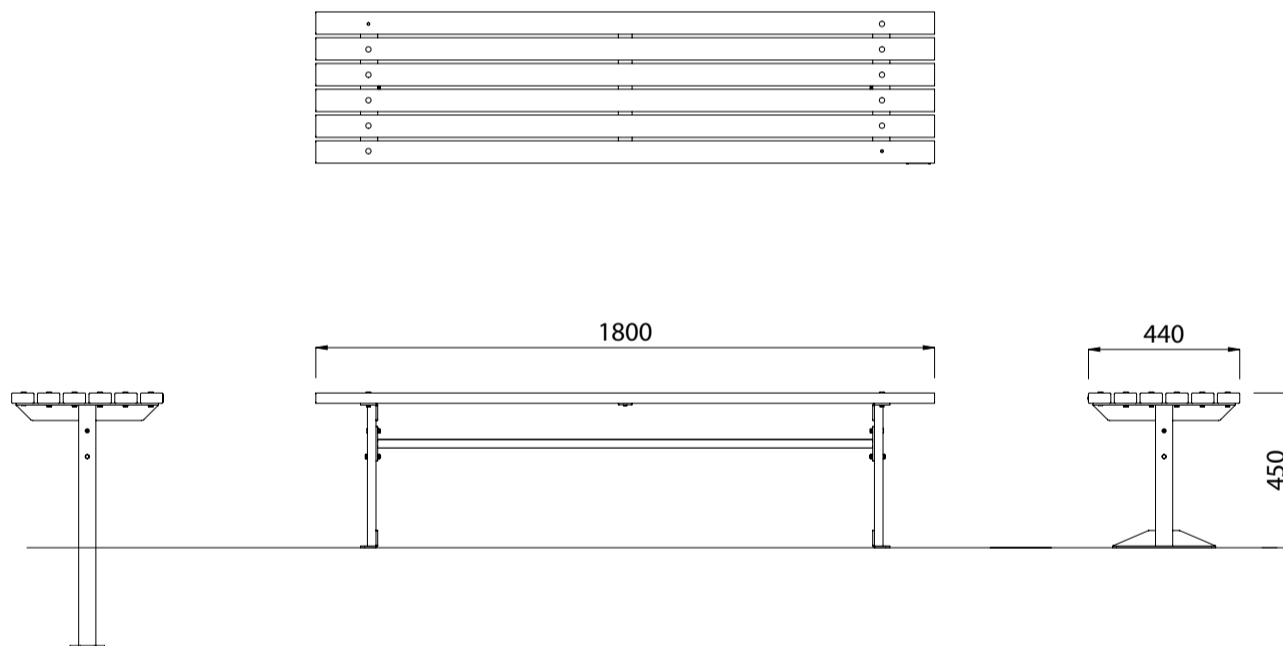

MATERIALS

- **Timber (Hardwood)**
  - Vitex as standard
  - Other species available on request
- **Steelwork**
  - Mild steel as standard
- **Hardware / Fasteners**
  - Stainless steel with brass cap nuts

FINISHES

- Un-sealed (Natural) as standard
- Hot dip galvanised and [powdercoated](#)

FINISH OPTIONS

- Penetrating oil / Graffiti guard / Clear sealant
- Custom paint options

OPTIONS

- Post plant / surface mounted or freestanding
- [Skate deterrents](#)

DIMENSIONS

- 1800L x 450H x 440D as standard

WEIGHT

- 25Kg

- Made to order and can be customised to suit clients requirements.
- Furniture is not supplied with installation instructions, install fastenings or footing details. These are to be specified and determined by the installing contractor for the specific requirements of each site.