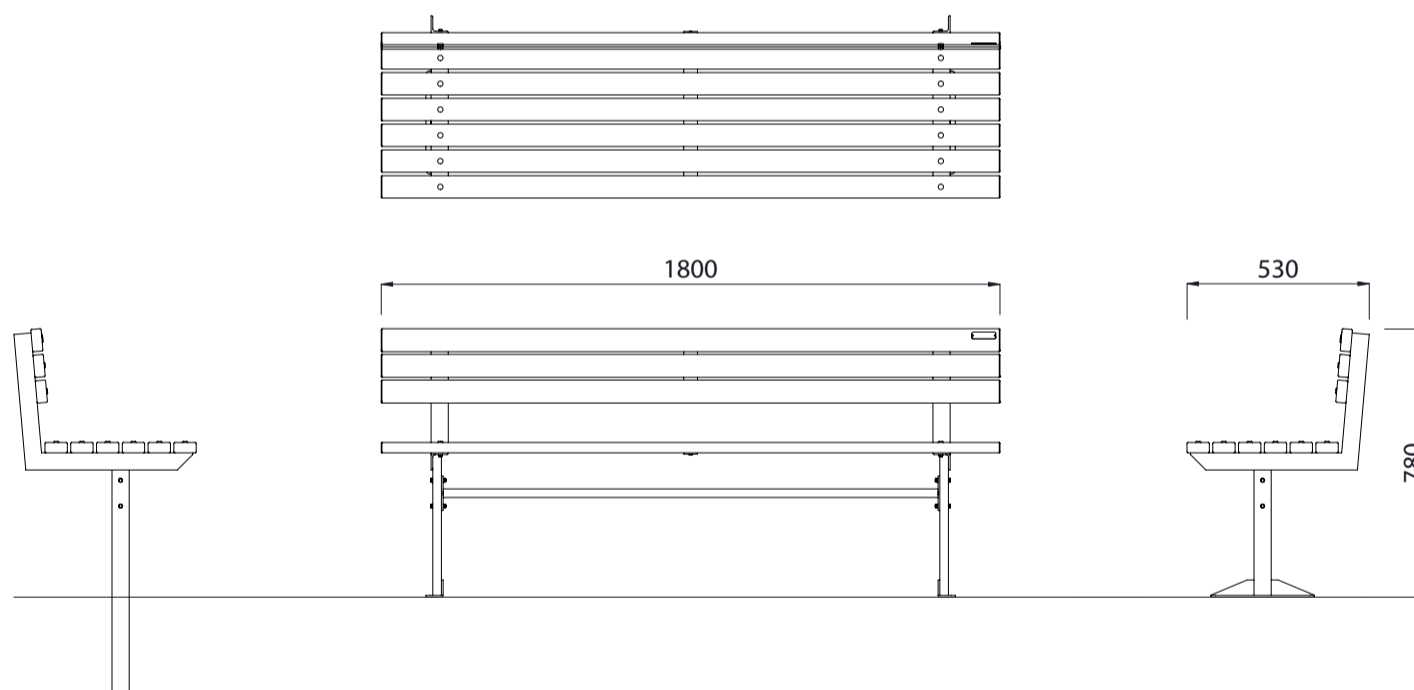

MATERIALS

- **Timber (Hardwood)**
  - Vitex as standard
  - Other species available on request
- **Steelwork**
  - Mild steel as standard
- **Hardware / Fasteners**
  - Stainless steel with brass cap nuts

FINISHES

- Un-sealed (Natural) as standard
- Hot dip galvanised and [powdercoated](#)

FINISH OPTIONS

- Penetrating oil / Graffiti guard / Clear sealant
- Custom paint options

OPTIONS

- Post plant or surface mounted
- [Skate deterrents](#)

DIMENSIONS

- 1800L x 780H x 530D as standard

WEIGHT

- 35Kg

- Made to order and can be customised to suit clients requirements.
- Furniture is not supplied with installation instructions, install fastenings or footing details. These are to be specified and determined by the installing contractor for the specific requirements of each site.