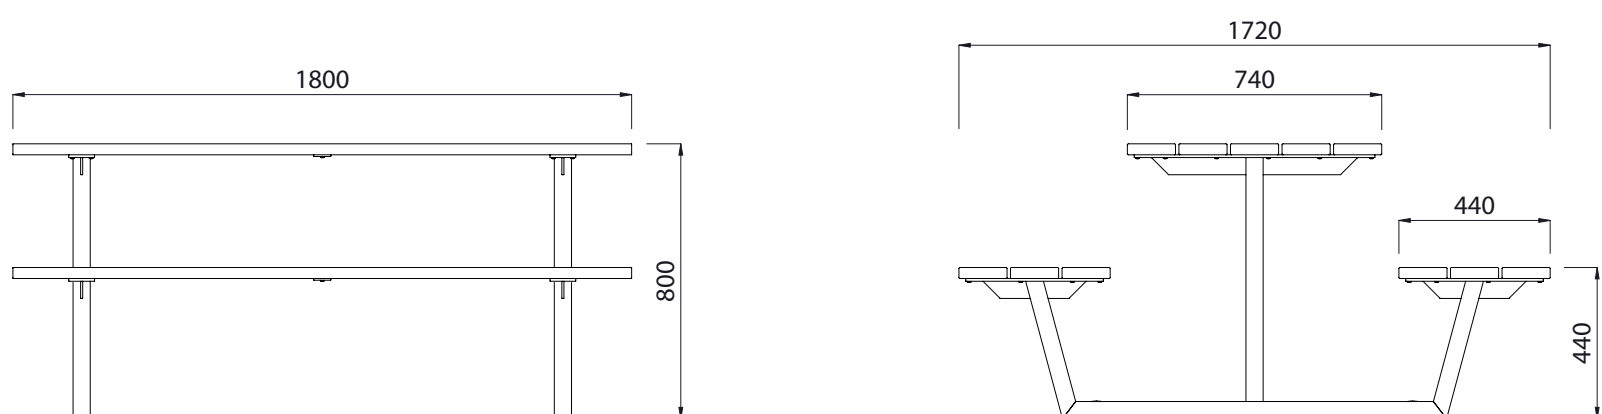

Tatahi Picnic Set 1800mm Long

Colours / finishes shown are indicative only and may differ in reality.

	MATERIALS	FINISHES	FINISH OPTIONS
Timber (Hardwood)	<ul style="list-style-type: none"> Vitex as standard Other species available on request 	<ul style="list-style-type: none"> Un-sealed (Natural) as standard 	<ul style="list-style-type: none"> Penetrating oil / Graffiti guard / Clear sealant
Steelwork	<ul style="list-style-type: none"> Mild steel as standard 	<ul style="list-style-type: none"> Hot dip galvanised and powdercoated 	<ul style="list-style-type: none"> Custom paint options
Hardware / Fasteners	<ul style="list-style-type: none"> Stainless steel 		
	OPTIONS	DIMENSIONS	WEIGHT
	<ul style="list-style-type: none"> Plant mounted with inserts, surface mounted or freestanding Umbrella hole 	<ul style="list-style-type: none"> 1800L x 800H x 1720D as standard 	<ul style="list-style-type: none"> 115Kg