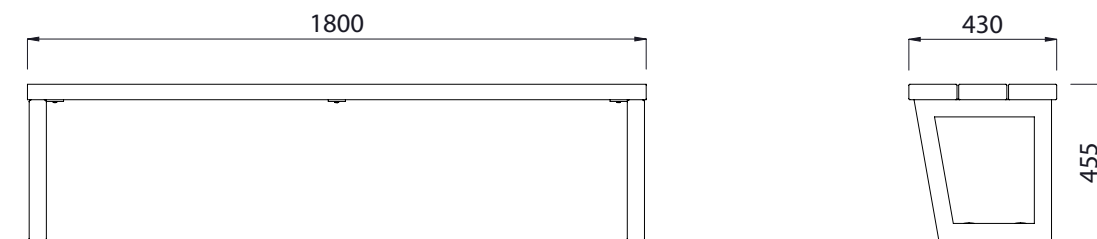

Villa Bench 1800mm Long

Colours / finishes shown are indicative only and may differ in reality.

MATERIALS

- Timber (Hardwood)**
 - Vitex as standard
 - Other species available on request
- Steelwork**
 - Mild steel as standard
- Hardware / Fasteners**
 - Stainless steel

DIMENSIONS

- 1800L x 455H x 430D
- [2400L x 455H x 430D](#)

WEIGHT

- 40Kg
- 60Kg

- Part of the 'Villa' furniture suite. Made to order and can be customised to suit clients requirements.
- Furniture is not supplied with installation instructions, install fastenings or footing details. These are to be specified and determined by the installing contractor for the specific requirements of each site.

Villa Leaner 1800L or 2400L