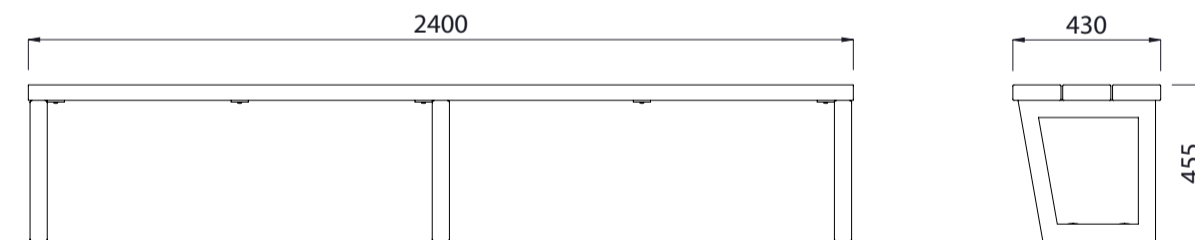

Villa Bench 2400mm Long

Colours / finishes shown are indicative only and may differ in reality.

MATERIALS

- Timber (Hardwood)**
 - Vitex as standard
 - Other species available on request
- Steelwork**
 - Mild steel as standard
- Hardware / Fasteners**
 - Stainless steel

DIMENSIONS

- 1800L x 455H x 430D
- 2400L x 455H x 430D

WEIGHT

- 40Kg
- 60Kg

- Part of the 'Villa' furniture suite. Made to order and can be customised to suit clients requirements.
- Furniture is not supplied with installation instructions, install fastenings or footing details. These are to be specified and determined by the installing contractor for the specific requirements of each site.

Villa Leaner 1800L or 2400L