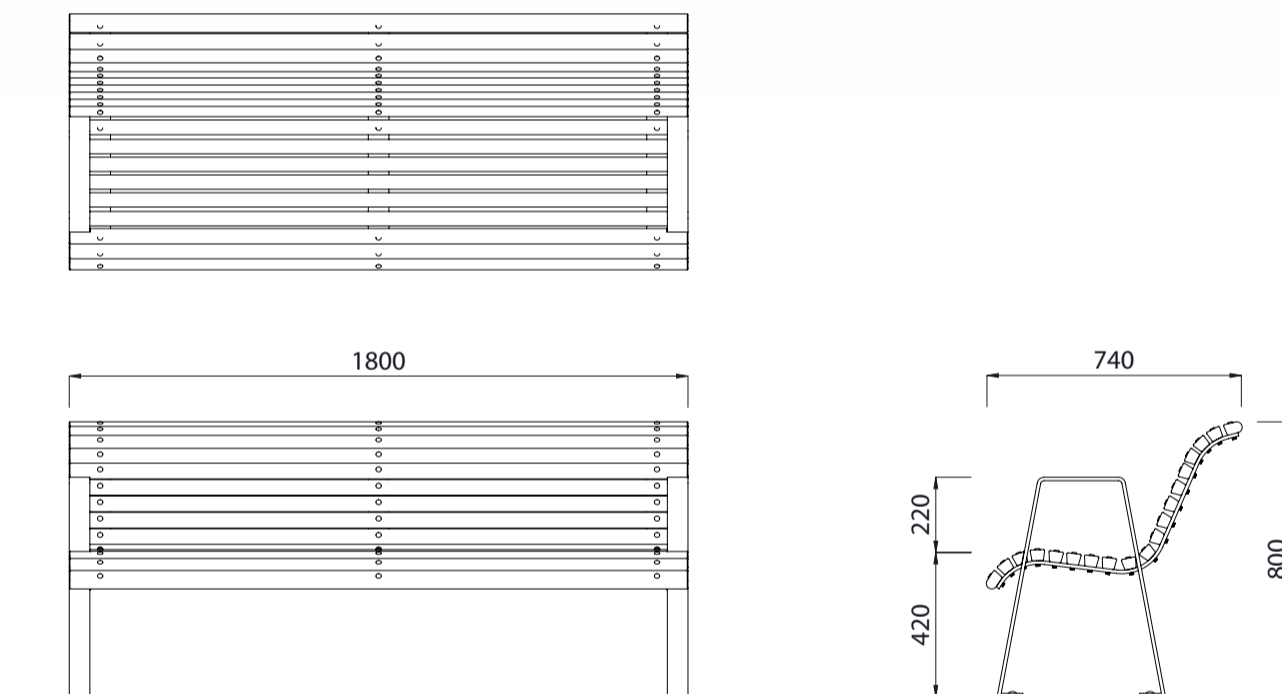

Colours / finishes shown are indicative only and may differ in reality.

MATERIALS		FINISHES	FINISH OPTIONS
<b>Timber (Hardwood)</b>	<ul style="list-style-type: none"> <li>Vitex as standard</li> <li>Other species available on request</li> </ul>	<ul style="list-style-type: none"> <li>Un-sealed (Natural) as standard</li> <li>Hot dip galvanised and <b>powdercoated</b> as standard</li> </ul>	<ul style="list-style-type: none"> <li>Penetrating oil / Graffiti guard / Clear sealant</li> <li>Custom paint options</li> </ul>
<b>Steelwork</b>	<ul style="list-style-type: none"> <li>Mild steel</li> </ul>		
<b>Hardware / Fasteners</b>	<ul style="list-style-type: none"> <li>Stainless steel with brass cap nuts</li> </ul>		
OPTIONS		DIMENSIONS	WEIGHT
<ul style="list-style-type: none"> <li>Plant mounted with inserts or surface mounted</li> <li><a href="#">Skate deterrents</a></li> </ul>		<ul style="list-style-type: none"> <li>1800L x 800H x 740D as standard</li> </ul>	<ul style="list-style-type: none"> <li>64Kg</li> </ul>