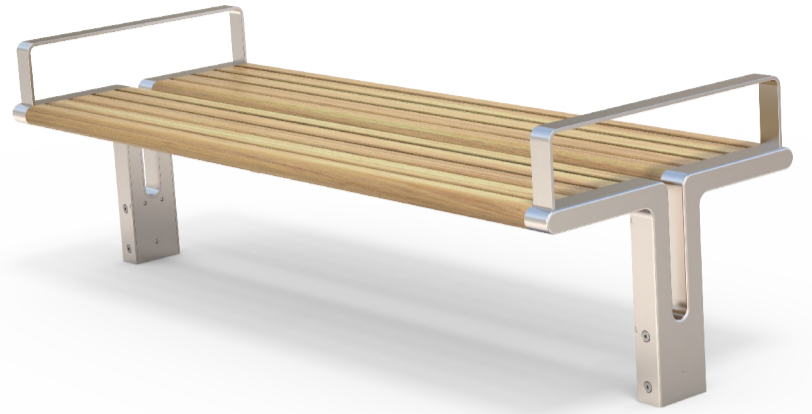

ÔÓÖÀÛ[~ a|^ÁÛ } &çã^i €€Š