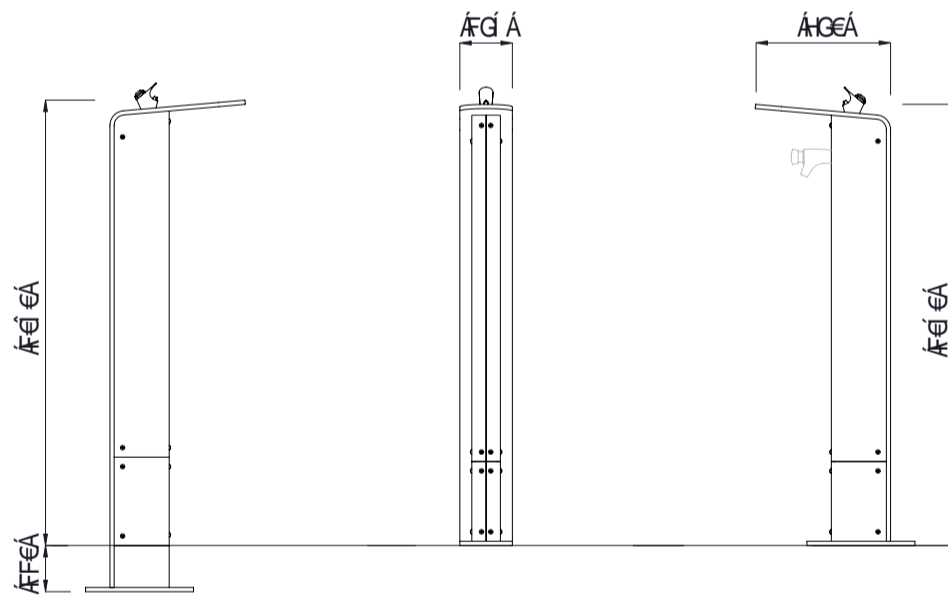

0[ [ \ | • Aa a @ • A @ , } A ^ A a a a a ^ A } | A a A a e A a ^ ! A A a a E A

**MATERIALS**

- Steelwork**
  - 316 stainless steel as standard
- Hardware / Fasteners**
  - Stainless steel

**OPTIONS**

- Sub-surface or surface mounted as standard
- Dog bowl with filler tap option
- Bottle filler tap option

**FINISHES**

- Bead blasted as standard

**DIMENSIONS**

- 125W x 1050H x 320D (Surface Mounted)
- 125W x 1185H x 320D (Sub-surface Mounted)

**FINISH OPTIONS**

- Custom paint options

**WEIGHT**

- 25Kg
- 28Kg