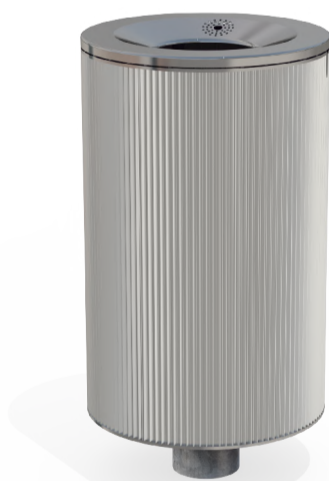

ÔÓÖÀÛ çã^i | ÁÛ çã^i