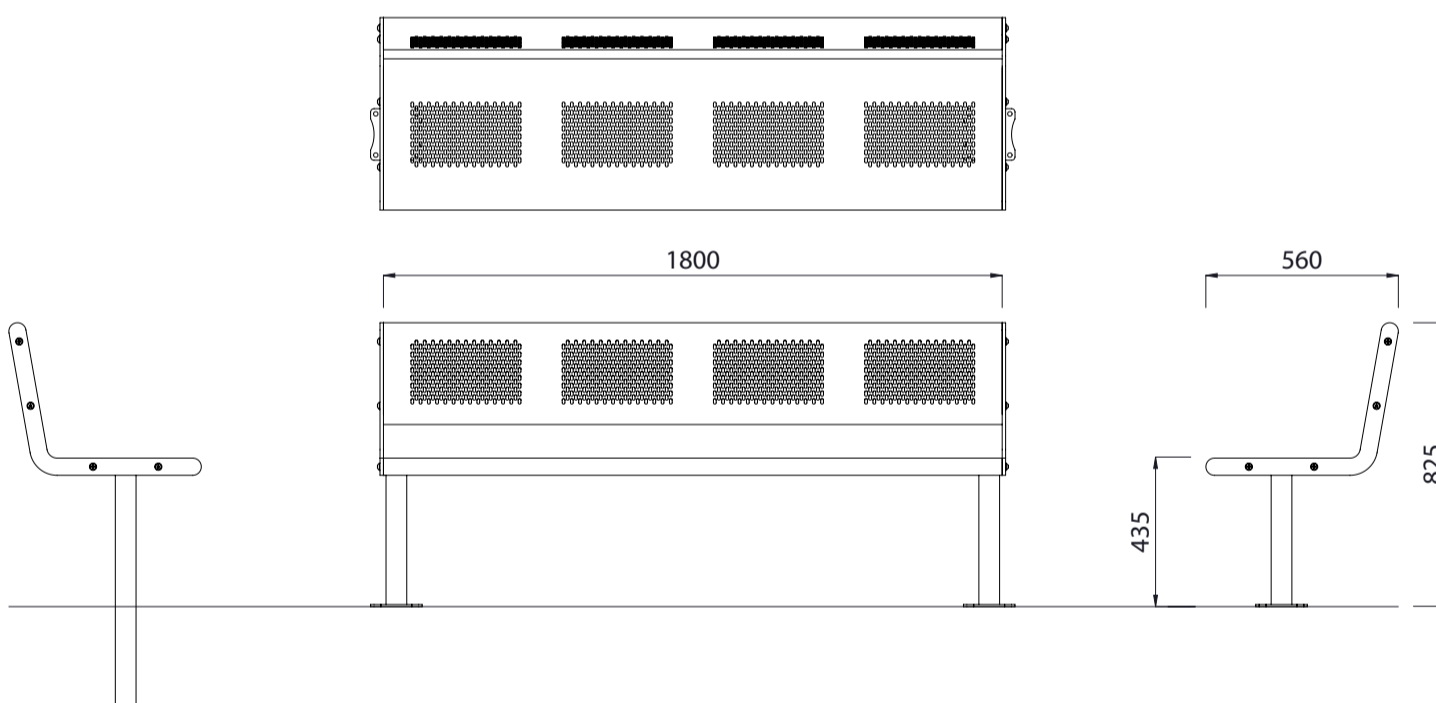

Colours / finishes shown are indicative only and may differ in reality.

	MATERIALS	FINISHES	FINISH OPTIONS
<b>Steelwork</b>	<ul style="list-style-type: none"> <li>Stainless steel perforated seat pan</li> <li>Mild steel hot dip galvanised frame</li> </ul>	<ul style="list-style-type: none"> <li>Powdercoated as standard</li> </ul>	<ul style="list-style-type: none"> <li>Custom paint options</li> </ul>
<b>Hardware / Fasteners</b>	<ul style="list-style-type: none"> <li>Stainless steel</li> </ul>		
	OPTIONS	DIMENSIONS	WEIGHT
<ul style="list-style-type: none"> <li>Plant or surface mounted</li> <li>Custom punch pattern / design into seat pan</li> <li>Skate deterrents</li> </ul>		<ul style="list-style-type: none"> <li>1800L x 825H x 560D as standard</li> </ul>	<ul style="list-style-type: none"> <li>62Kg</li> </ul>