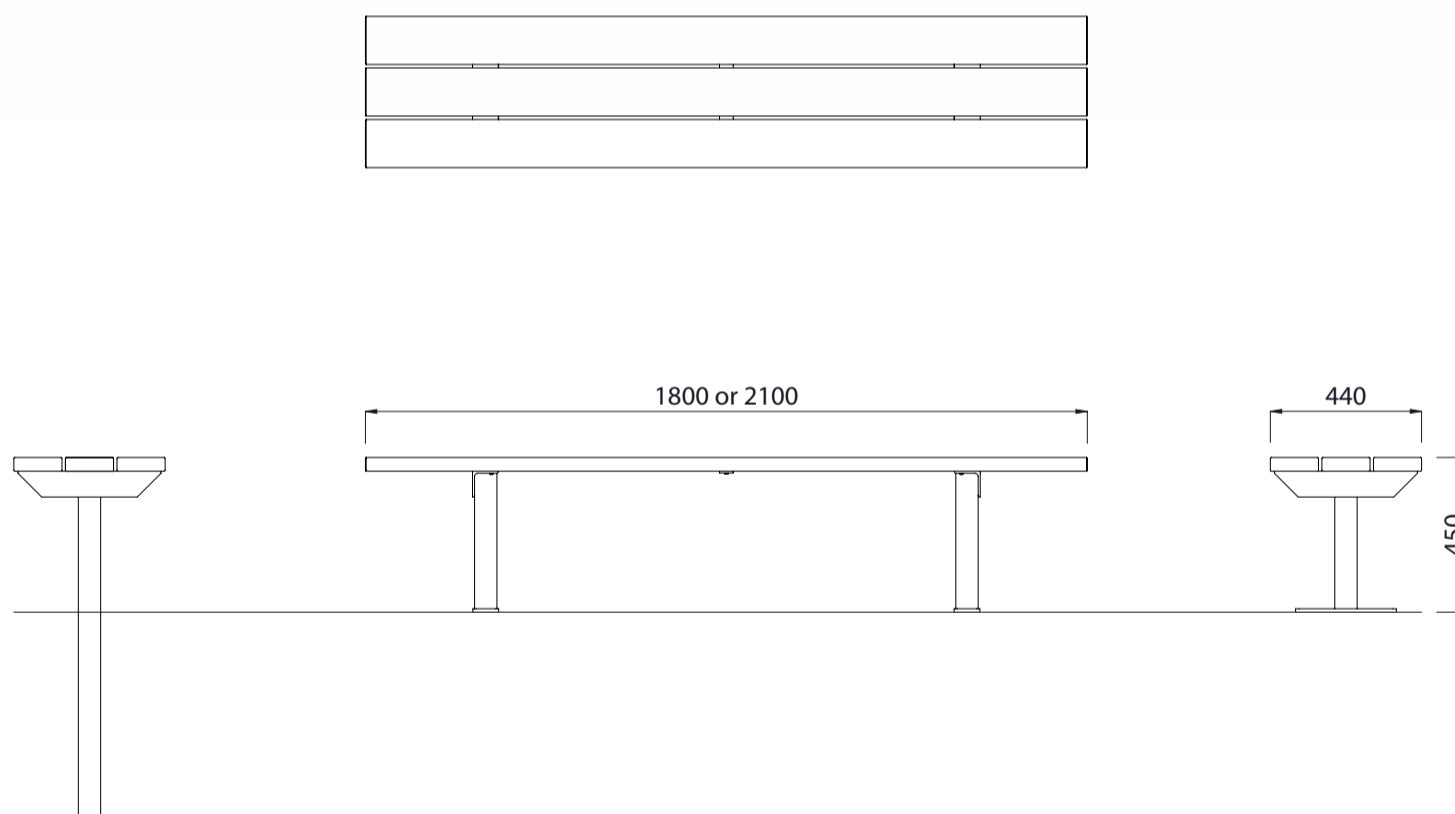

## 1800 or 2100mm Long

Colours / finishes shown are indicative only and may differ in reality.

### DIMENSIONS

- 1800L x 450H x 440D
- 2100L x 450H x 440D
- [3000L x 450H x 440D](#)