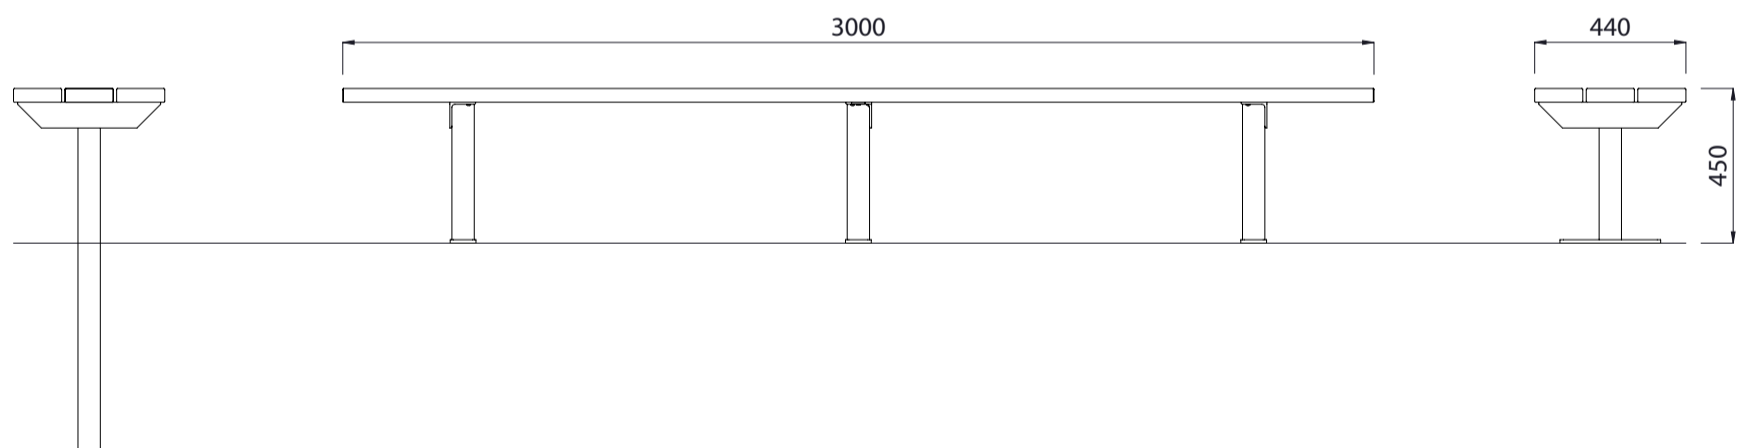

Esplanade Bench 3000mm Long

Colours / finishes shown are indicative only and may differ in reality.

MATERIALS

- Timber (Hardwood)**
 - Vitex as standard
 - Other species available on request
- Timber (Softwood)**
 - Pine
- Steelwork**
 - Mild steel
- Hardware / Fasteners**
 - Stainless steel

- Post plant or surface mounted
- **Skate deterrents**

DIMENSIONS

- 1800L x 450H x 440D
- 2100L x 450H x 440D
- 3000L x 450H x 440D

WEIGHT

- 40Kg
- 45Kg
- 70Kg

- Part of the 'Esplanade' furniture suite. Made to order and can be customised to suit clients requirements.
- Furniture is not supplied with installation instructions, install fastenings or footing details. These are to be specified and determined by the installing contractor for the specific requirements of each site.

Esplanade Suite Complementing Furniture

Esplanade Seat 1800L or 2100L

Esplanade Seat 3000L

Esplanade Bench 1800L or 2100L

Esplanade Bench 3000L

Esplanade Table 1800L or 2100L

Esplanade Table 3000L

Esplanade Picnic Set 1800L or 2100L