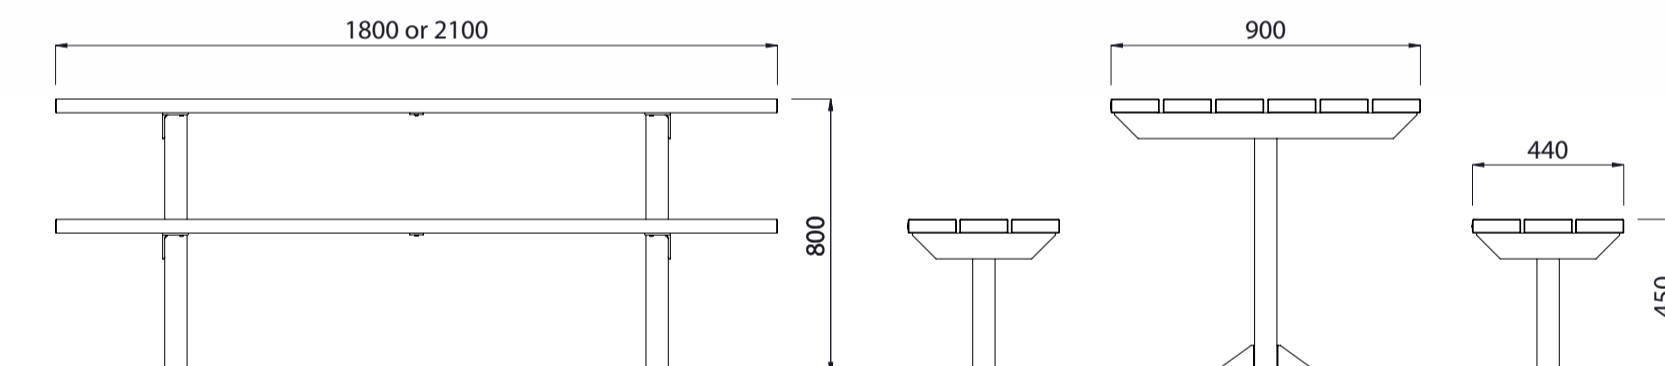

Esplanade Picnic Set 1800 or 2100mm Long

Colours / finishes shown are indicative only and may differ in reality.

MATERIALS

- Timber (Hardwood)**
 - Vitex as standard
 - Other species available on request
- Timber (Softwood)**
 - Pine
- Steelwork**
 - Mild steel
- Hardware / Fasteners**
 - Stainless steel

OPTIONS

- Post plant or surface mounted

FINISHES

- Un-sealed (Natural) as standard
- H3.2 tanalised as standard
- Hot dip galvanised and **powdercoated**

DIMENSIONS

- 1800L x 800H x 900D (Table)
- 1800L x 450H x 440D (Bench)
- 2100L x 800H x 900D (Table)
- 2100L x 450H x 440D (Bench)

FINISH OPTIONS

- Penetrating oil / Graffiti guard / Clear sealant
- Custom paint options

WEIGHT

- 70Kg
- 40Kg (Each)
- 80Kg
- 45Kg (Each)

- Part of the 'Esplanade' furniture suite. Made to order and can be customised to suit clients requirements.
- Furniture is not supplied with installation instructions, install fastenings or footing details. These are to be specified and determined by the installing contractor for the specific requirements of each site.