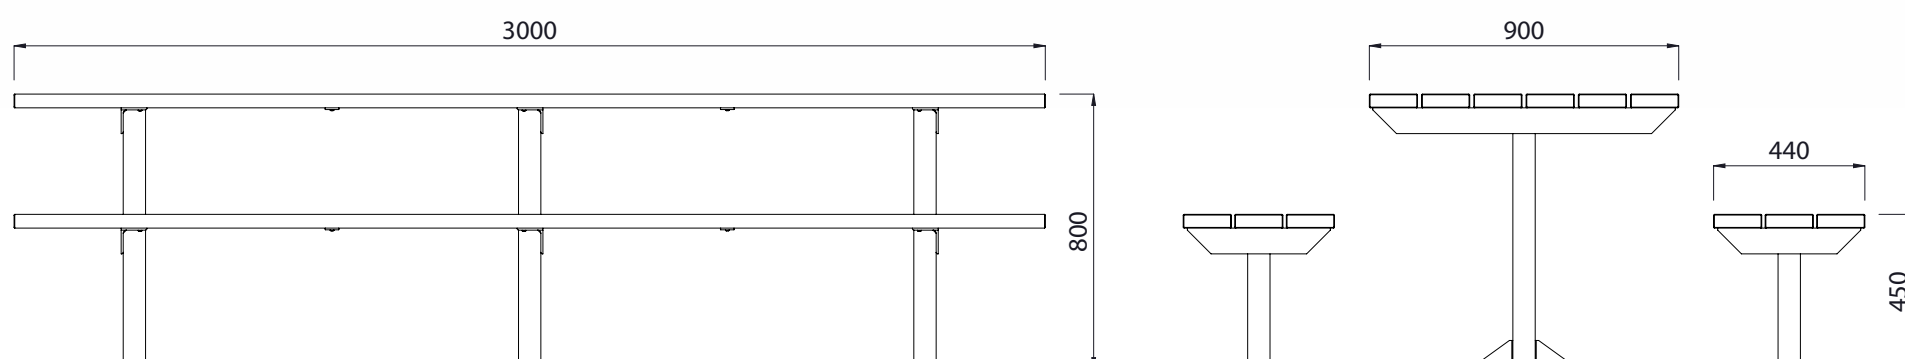

# Esplanade Picnic Set 3000mm Long

Colours / finishes shown are indicative only and may differ in reality.

## DIMENSIONS

- 3000L x 800H x 900D (Table)
- 3000L x 450H x 440D (Bench)