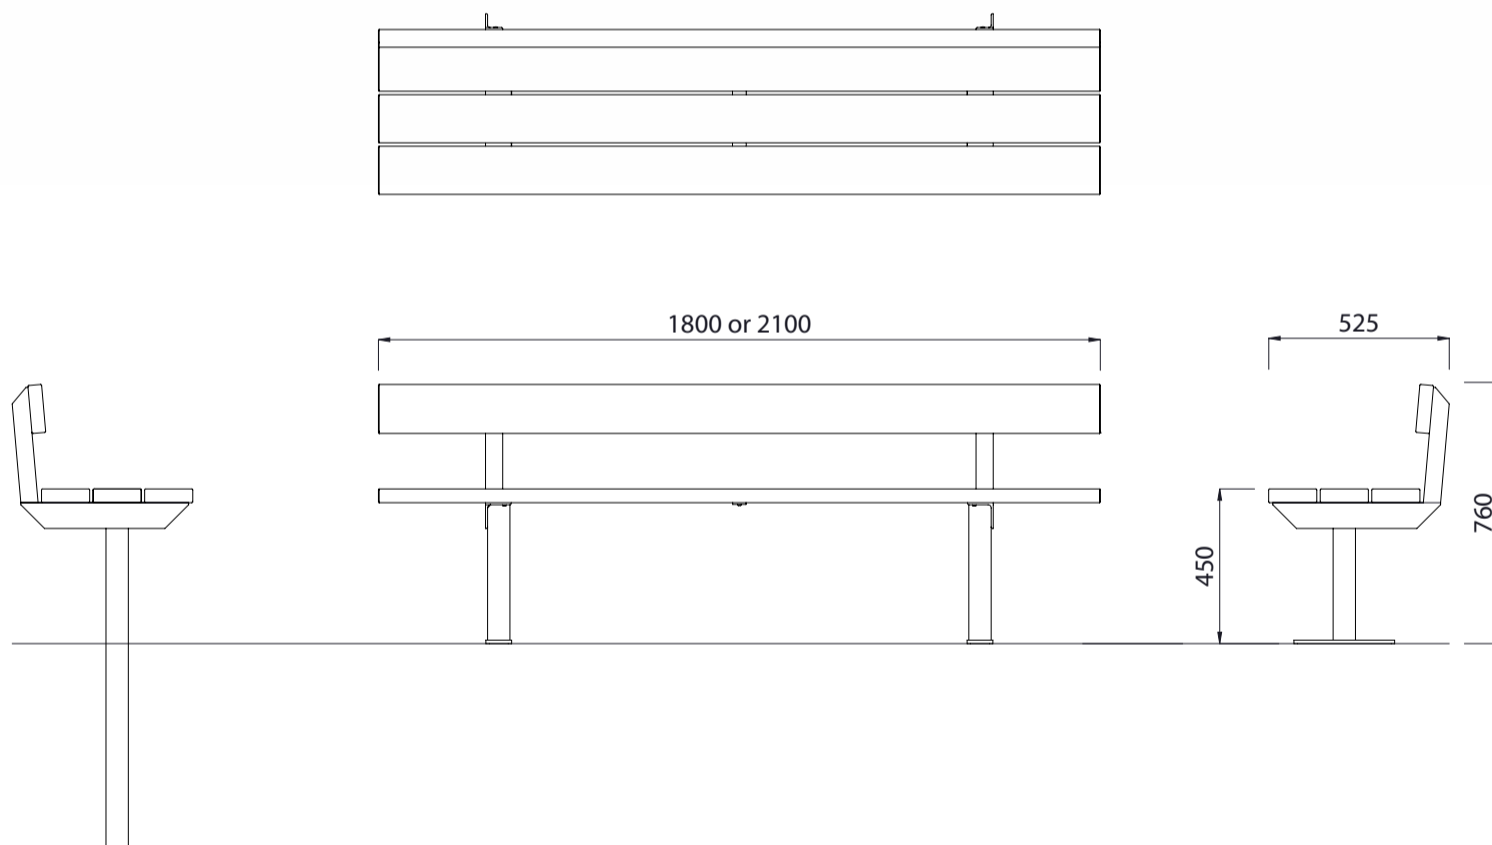

# Esplanade Seat 1800 or 2100mm Long

Colours / finishes shown are indicative only and may differ in reality.

## DIMENSIONS

- 1800L x 760H x 525D
- 2100L x 760H x 525D
- [3000L x 760H x 525D](#)