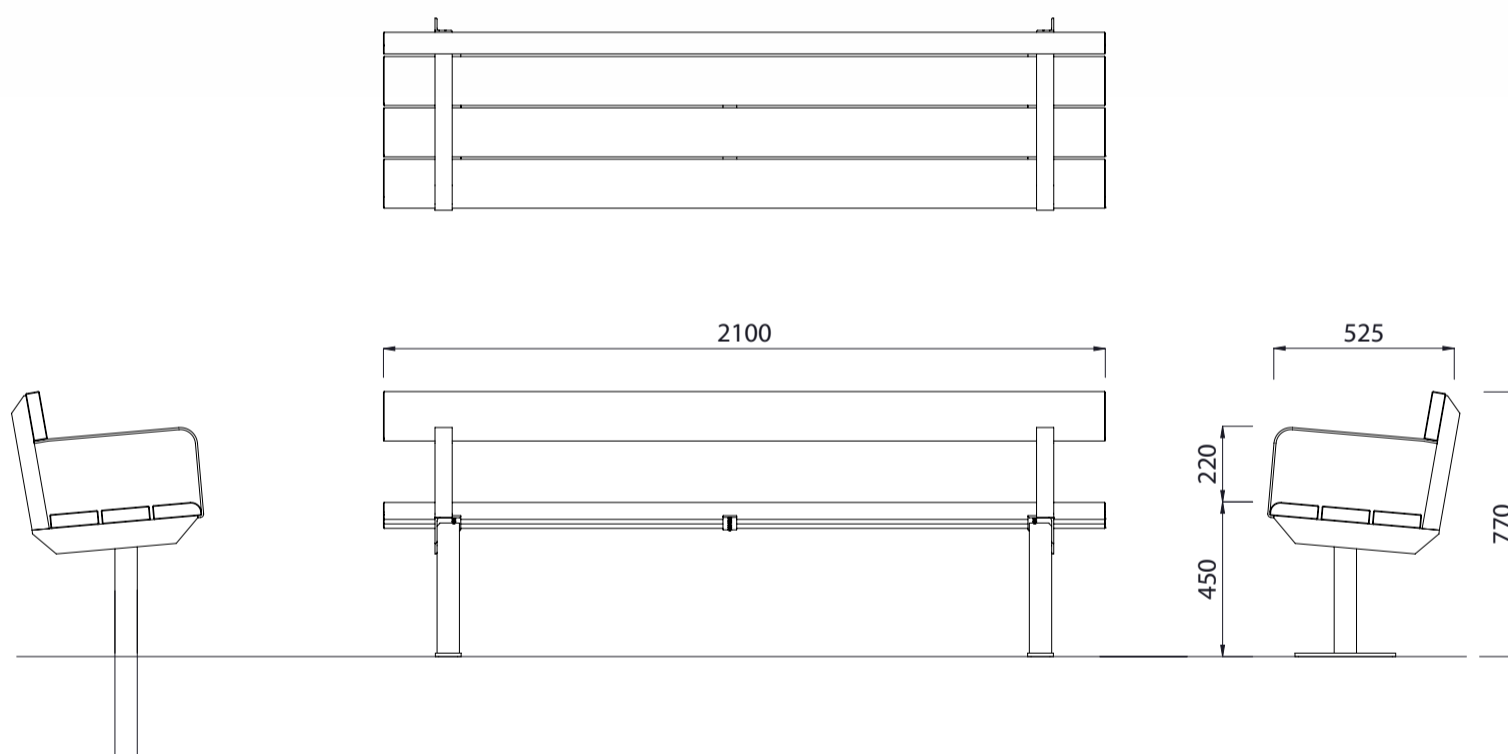

Esplanade Seat AC 2100mm Long

Meets Accessibility Standards NZS4121-2001.
Colours / finishes shown are indicative only and may differ in reality.

MATERIALS

- Timber (Hardwood)**
 - Vitex as standard
 - Other species available on request
- Timber (Softwood)**
 - Pine
- Steelwork**
 - Mild steel
- Hardware / Fasteners**
 - Stainless steel

- Plant or Surface mounted
- Armrests to both ends as standard
- **Skate deterrents**

DIMENSIONS

- 2100L x 770H x 525D

WEIGHT

- 65Kg

- Part of the 'Esplanade' furniture suite. Made to order and can be customised to suit clients requirements.
- Furniture is not supplied with installation instructions, install fastenings or footing details. These are to be specified and determined by the installing contractor for the specific requirements of each site.

AC Esplanade Suite Complementing Furniture

Esplanade Seat AC 2100L

Esplanade Bench AC 2100L

Esplanade Picnic Set AC 2100L or 3000L

Esplanade Table AC 2100L or 3000L