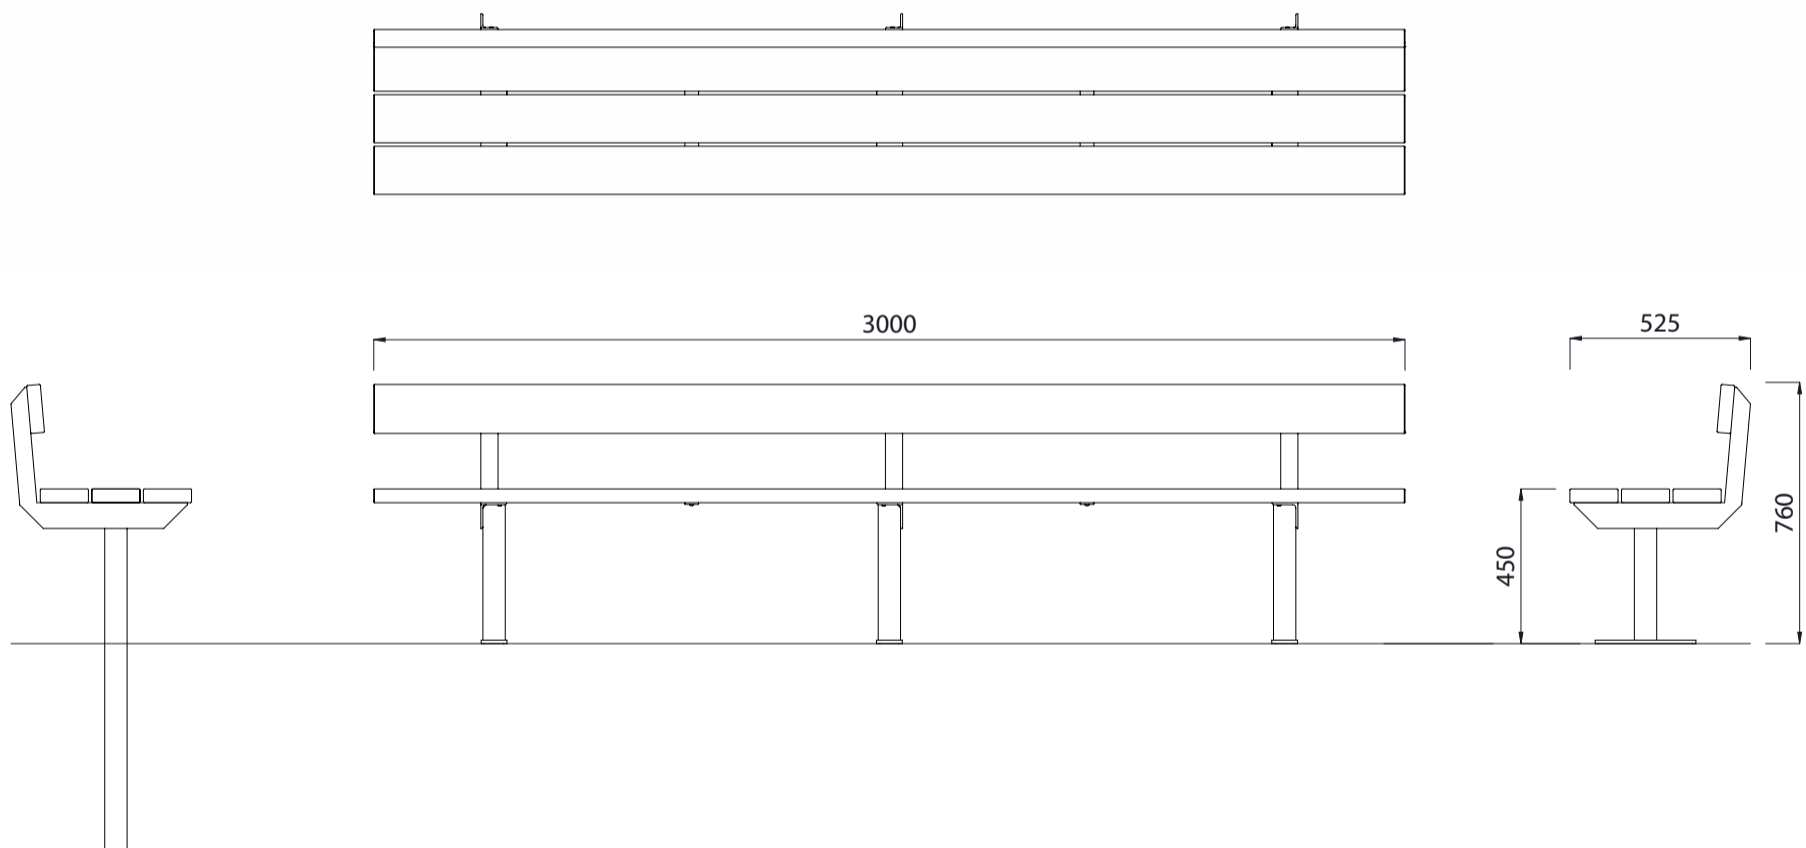

# Esplanade Seat 3000mm Long

Colours / finishes shown are indicative only and may differ in reality.

## DIMENSIONS

- 1800L x 760H x 525D
- 2100L x 760H x 525D
- 3000L x 760H x 525D