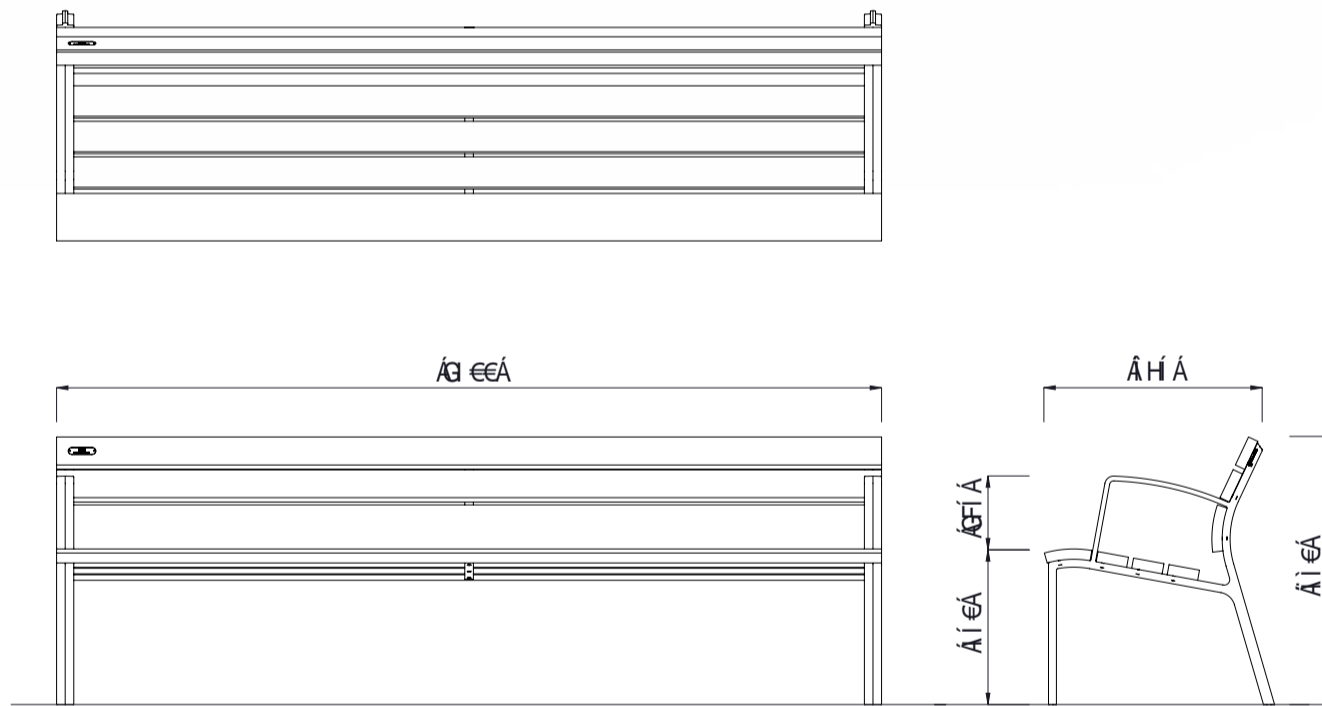

Ô[| ^Á^ [Åÿæ [G €€ { Å[} *

	MATERIALS	FINISHES	FINISH OPTIONS
Timber (Hardwood)	<ul style="list-style-type: none"> Vitex as standard Other species available on request 	<ul style="list-style-type: none"> Penetrating oil as standard 	<ul style="list-style-type: none"> Un-sealed (natural) / Graffiti guard / Clear sealant
Steelwork	<ul style="list-style-type: none"> Cast aluminium leg frames 	<ul style="list-style-type: none"> Powdercoated as standard 	
Hardware / Fasteners	<ul style="list-style-type: none"> Stainless steel 		
	OPTIONS	DIMENSIONS	WEIGHT
	<ul style="list-style-type: none"> Plant mounted with inserts or surface mounted Skate deterrents 	<ul style="list-style-type: none"> 2400L x 780H x 635D 600L x 780H x 635D 1750L x 780H x 635D 3000L x 780H x 635D 	<ul style="list-style-type: none"> 44Kg 16Kg 30Kg 60Kg