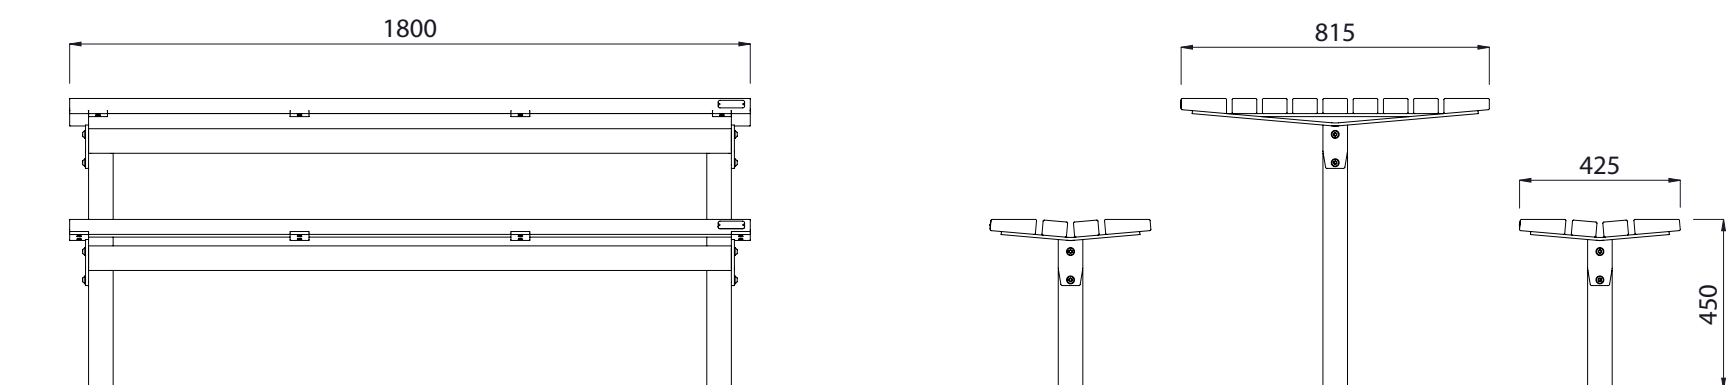

Marlborough Picnic Set 1800mm Long

Colours / finishes shown are indicative only and may differ in reality.

	MATERIALS	FINISHES	FINISH OPTIONS
Timber (Hardwood)	<ul style="list-style-type: none"> Vitex as standard Other species available on request 	<ul style="list-style-type: none"> Un-sealed (Natural) as standard 	<ul style="list-style-type: none"> Penetrating oil / Graffiti guard / Clear sealant
Steelwork	<ul style="list-style-type: none"> Mild steel as standard 	<ul style="list-style-type: none"> Hot dip galvanised and powdercoated as standard 	<ul style="list-style-type: none"> Custom paint options
Hardware / Fasteners	<ul style="list-style-type: none"> Stainless steel 		
	OPTIONS	DIMENSIONS	WEIGHT
	<ul style="list-style-type: none"> Plant or surface mounted With benches or stools 	<ul style="list-style-type: none"> 1800L x 450H x 425D Bench 1800L x 810H x 815D Table 	<ul style="list-style-type: none"> 40Kg 55Kg