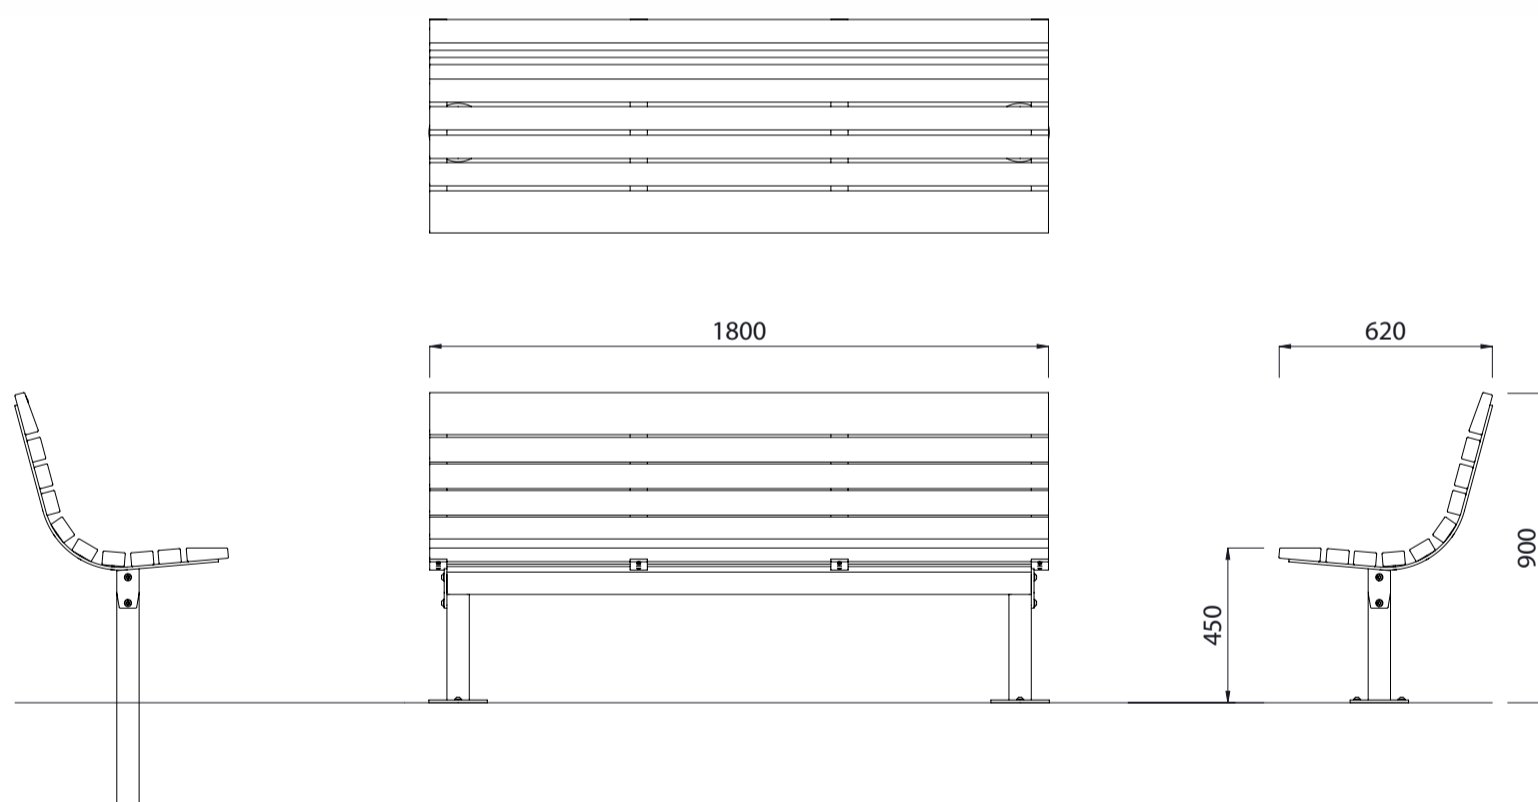

MATERIALS

- **Timber (Hardwood)**
  - Vitex as standard
  - Other species available on request
- **Steelwork**
  - Mild steel as standard
- **Hardware / Fasteners**
  - Stainless steel

FINISHES

- Un-sealed (Natural) as standard
- Hot dip galvanised and **powdercoated** as standard

FINISH OPTIONS

- Penetrating oil / Graffiti guard / Clear sealant
- Custom paint options

OPTIONS

- Post plant or surface mounted
- **Skate deterrents**

DIMENSIONS

- 1800L x 900H x 620D as standard

WEIGHT

- 60Kg

- Part of the 'Marlborough' furniture suite. Made to order and can be customised to suit clients requirements.
- Furniture is not supplied with installation instructions, install fastenings or footing details. These are to be specified and determined by the installing contractor for the specific requirements of each site.