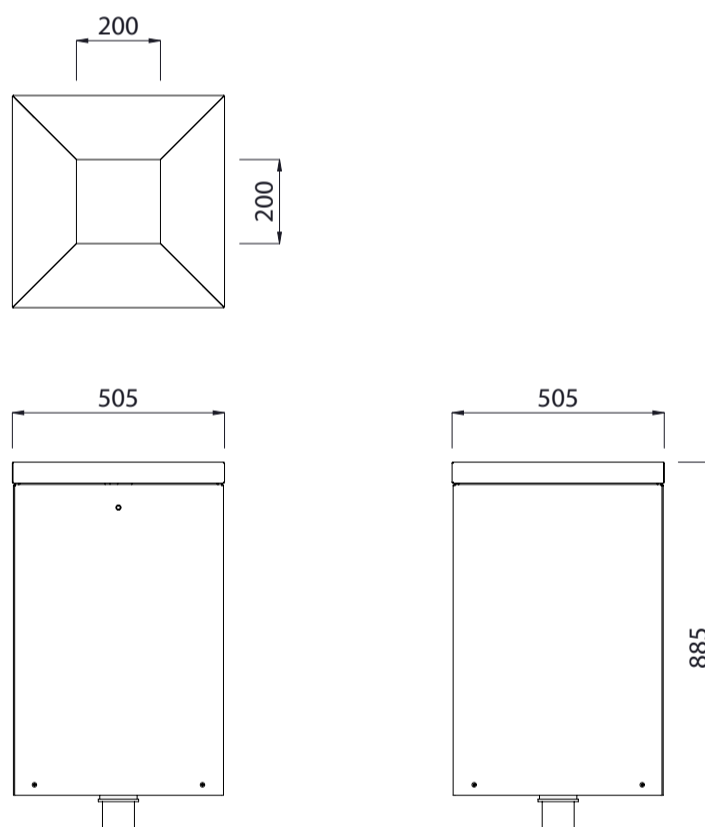

Mobilia Bin Exterior Single

Colours / finishes shown are indicative only and may differ in reality.

MATERIALS

Steelwork

- Mild steel body as standard
- Mild steel mounting base

Hardware / Fasteners

- Stainless steel

OPTIONS

- Plant or surface mounted
- Vinyl text / logo
- Plastic liner as standard - 80L capacity

FINISHES

- Powdercoated as standard
- Hot dip galvanised as standard

FINISH OPTIONS

- Custom paint options

DIMENSIONS

- 505W x 885H x 505D

WEIGHT

- 44Kg

- Part of the 'Mobilia' furniture suite. Made to order and can be customised to suit clients requirements.
- Furniture is not supplied with installation instructions, install fastenings or footing details. These are to be specified and determined by the installing contractor for the specific requirements of each site.