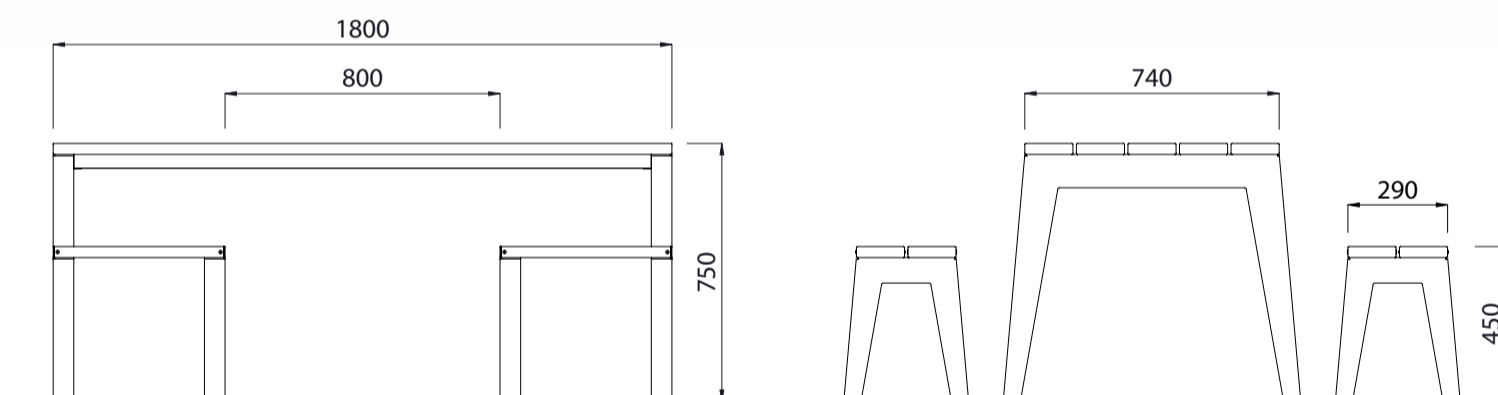

Mobilia Picnic Set Mixed Media Slats

Colours / finishes shown are indicative only and may differ in reality.

MATERIALS		FINISHES	FINISH OPTIONS
Timber (Hardwood)	<ul style="list-style-type: none"> • Vitex as standard • Other species available on request 	<ul style="list-style-type: none"> • Un-sealed (Natural) as standard • Hot dip galvanised and powdercoated 	<ul style="list-style-type: none"> • Penetrating oil / Graffiti guard / Clear sealant • Custom paint options
Steelwork	<ul style="list-style-type: none"> • Mild steel as standard 		
Hardware / Fasteners	<ul style="list-style-type: none"> • Stainless steel 		
OPTIONS		DIMENSIONS	WEIGHT
<ul style="list-style-type: none"> • Surface mounted as standard • Stool or bench seating • Timber or steel slats only 		<ul style="list-style-type: none"> • 1800L x 750H x 740D (Timber Table) • 500L x 450H x 290D (Timber Stool) • 1800L x 750H x 740D (Steel Table) • 500L x 450H x 290D (Steel Stool) 	<ul style="list-style-type: none"> • 60Kg • 12Kg (Each) • 78Kg • 17Kg (Each)