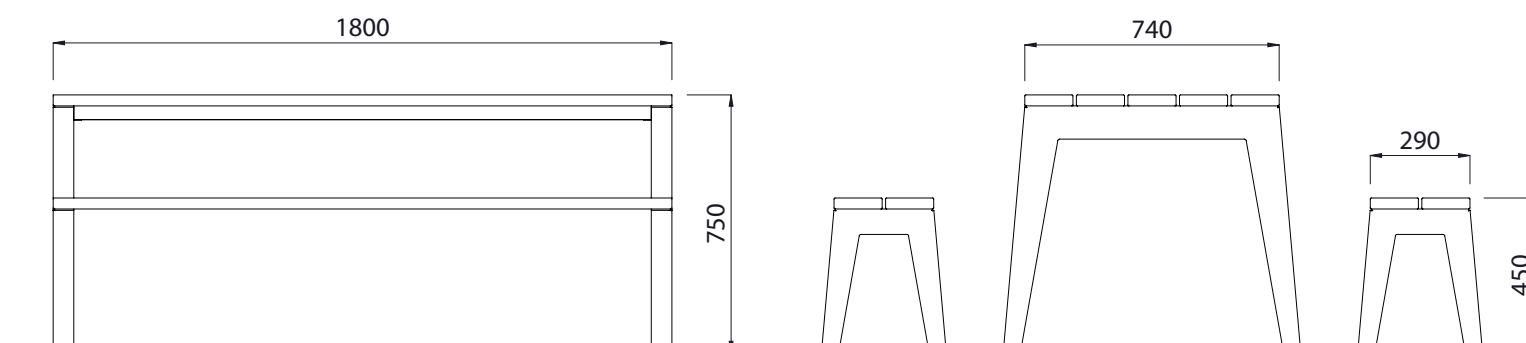

# Mobilia Picnic Set Timber Slats

Colours / finishes shown are indicative only and may differ in reality.

	<b>MATERIALS</b>	<b>FINISHES</b>	<b>FINISH OPTIONS</b>
<b>Timber (Hardwood)</b>	<ul style="list-style-type: none"> <li>• Vitex as standard</li> <li>• Other species available on request</li> </ul>	<ul style="list-style-type: none"> <li>• Un-sealed (Natural) as standard</li> <li>• Hot dip galvanised and <b>powdercoated</b></li> </ul>	<ul style="list-style-type: none"> <li>• Penetrating oil / Graffiti guard / Clear sealant</li> <li>• Custom paint options</li> </ul>
<b>Steelwork</b>	<ul style="list-style-type: none"> <li>• Mild steel as standard</li> </ul>		
<b>Hardware / Fasteners</b>	<ul style="list-style-type: none"> <li>• Stainless steel</li> </ul>		
	<b>OPTIONS</b>	<b>DIMENSIONS</b>	<b>WEIGHT</b>
	<ul style="list-style-type: none"> <li>• Surface mounted as standard</li> <li>• Stool or bench seating</li> <li>• Steel slats or mixed media steel / timber</li> </ul>	<ul style="list-style-type: none"> <li>• 1800L x 750H x 740D (Table)</li> <li>• 1800L x 450H x 290D (Bench)</li> </ul>	<ul style="list-style-type: none"> <li>• 60Kg</li> <li>• 35Kg (Each)</li> </ul>