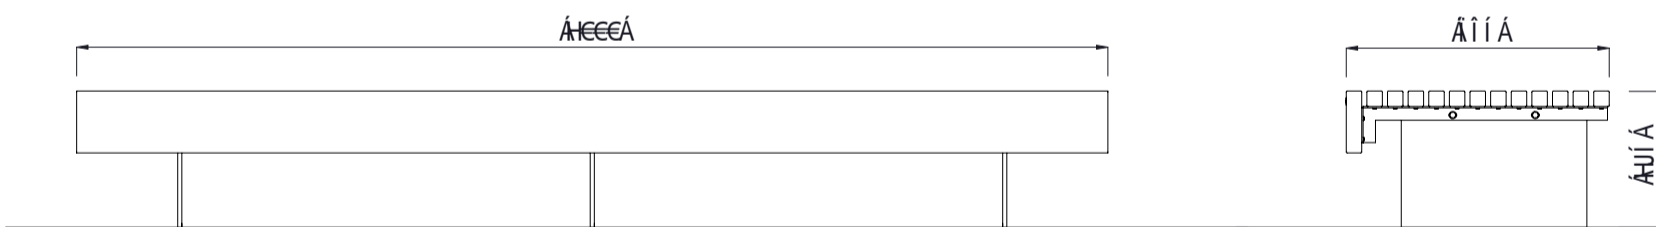

Ô[[|~|•Áá @•Á@, } Á^Á ááæá^Á } | Áá áÁ æ Áá-!Á Á^áÉ

	MATERIALS	FINISHES	FINISH OPTIONS
Timber (Hardwood)	<ul style="list-style-type: none"> Vitex as standard Other species available on request 	<ul style="list-style-type: none"> Un-sealed (Natural) as standard 	<ul style="list-style-type: none"> Penetrating oil / Graffiti guard / Clear sealant
Steelwork	<ul style="list-style-type: none"> Mild steel 	<ul style="list-style-type: none"> Hot dip galvanised & powdercoated as standard 	<ul style="list-style-type: none"> Custom paint options
Hardware / Fasteners	<ul style="list-style-type: none"> Stainless steel 		
	OPTIONS	DIMENSIONS	WEIGHT
	<ul style="list-style-type: none"> Plant or surface mounted Skate deterrents 	<ul style="list-style-type: none"> 3000L x 395H x 765D as standard 1800L x 395H x 765D 	<ul style="list-style-type: none"> 145Kg 90Kg