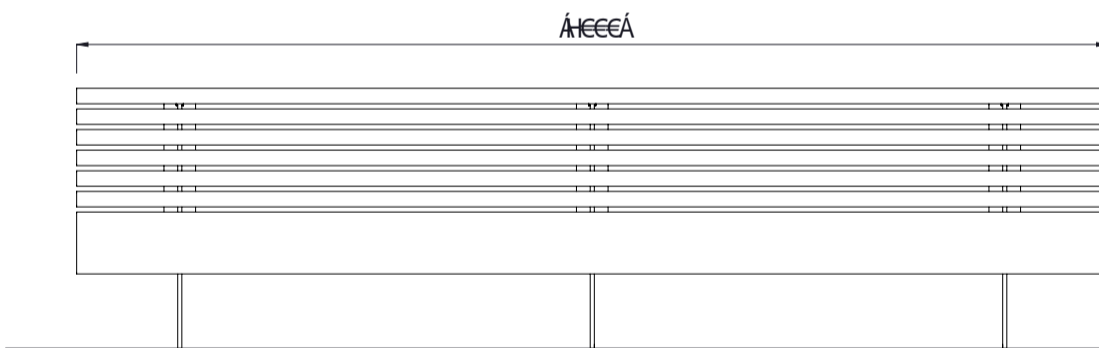

Ô[ [ | ^ Á T [ [ } Á Û ^ æ  
H É É É { { Á Š [ } \*

	MATERIALS	FINISHES	FINISH OPTIONS
<b>Timber (Hardwood)</b>	<ul style="list-style-type: none"> <li>Vitex as standard</li> <li>Other species available on request</li> </ul>	<ul style="list-style-type: none"> <li>Un-sealed (Natural) as standard</li> </ul>	<ul style="list-style-type: none"> <li>Penetrating oil / Graffiti guard / Clear sealant</li> </ul>
<b>Steelwork</b>	<ul style="list-style-type: none"> <li>Mild steel</li> </ul>	<ul style="list-style-type: none"> <li>Hot dip galvanised &amp; powdercoated as standard</li> </ul>	<ul style="list-style-type: none"> <li>Custom paint options</li> </ul>
<b>Hardware / Fasteners</b>	<ul style="list-style-type: none"> <li>Stainless steel</li> </ul>		
	OPTIONS	DIMENSIONS	WEIGHT
	<ul style="list-style-type: none"> <li>Plant or surface mounted</li> <li>Welded armrests to one or both ends</li> <li>Skate deterrents</li> </ul>	<ul style="list-style-type: none"> <li>3000L x 756H x 740D as standard</li> <li>1800L x 756H x 740D</li> </ul>	<ul style="list-style-type: none"> <li>180Kg</li> <li>110Kg</li> </ul>

• Part of the 'Santa & Cole Moon' suite. Made to order and can be customised to suit clients requirements. **Design is copyright to Santa & Cole (Spain)**, manufactured under technical licence **exclusively by Fel Group Limited**