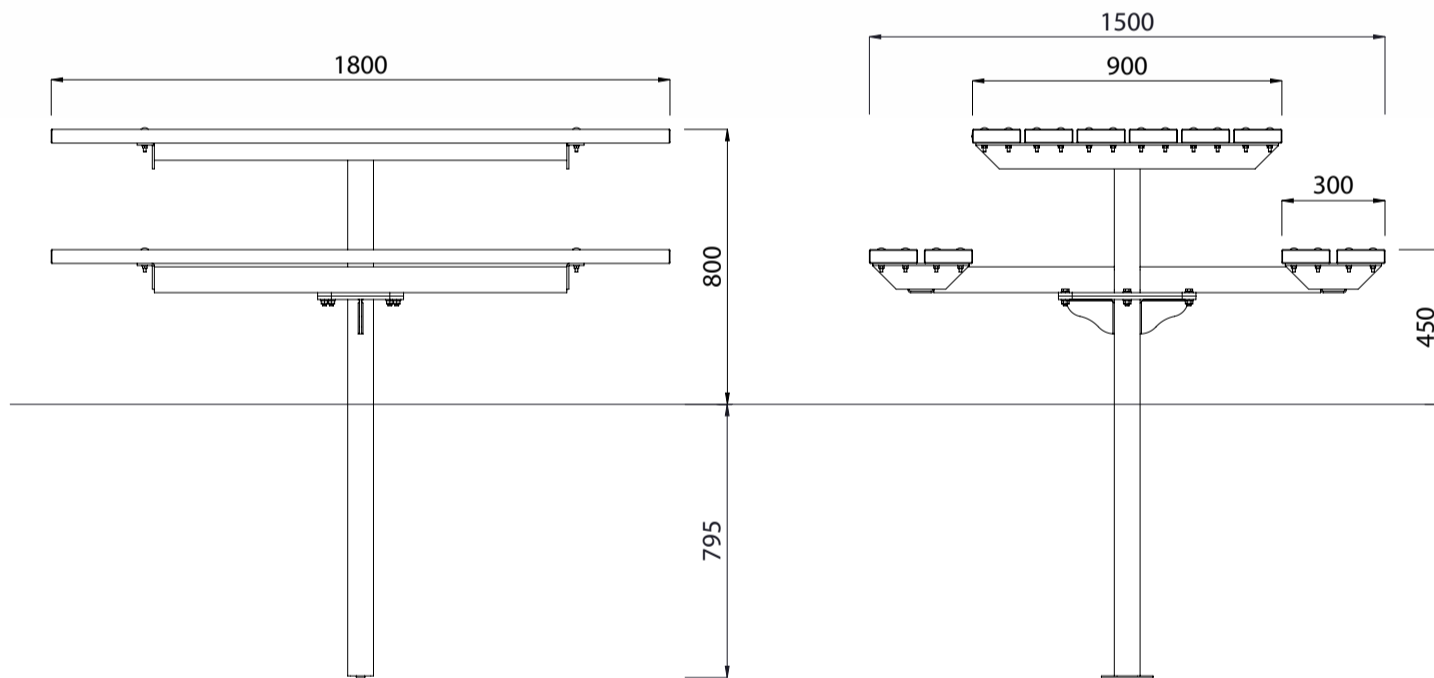

Portland Picnic Set AC Single Leg

Meets Accessibility Standards NZS4121-2001.
Colours / finishes shown are indicative only and may differ in reality.

MATERIALS

- Timber (Hardwood)**
 - Vitex as standard
 - Other species available on request
- Timber (Softwood)**
 - Pine
- Steelwork**
 - Mild steel
- Hardware / Fasteners**
 - Galvanised

- Post plant mounted as standard
- Umbrella hole

DIMENSIONS

- 1800L x 800H x 1500D as standard

WEIGHT

- 130Kg

- Part of the 'Portland' furniture suite. Made to order and can be customised to suit clients requirements.
- Furniture is not supplied with installation instructions, install fastenings or footing details. These are to be specified and determined by the installing contractor for the specific requirements of each site.