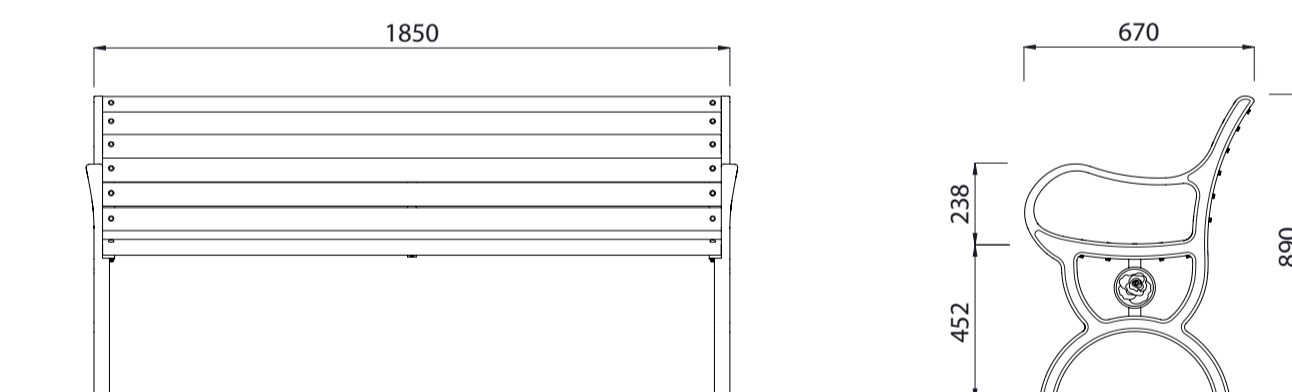

# Rosegarden Seat AC 1850mm Long

Meets Accessibility Standards NZS4121-2001.  
Colours / finishes shown are indicative only and may differ in reality.

## DIMENSIONS

- 1850L x 890H x 670D as standard