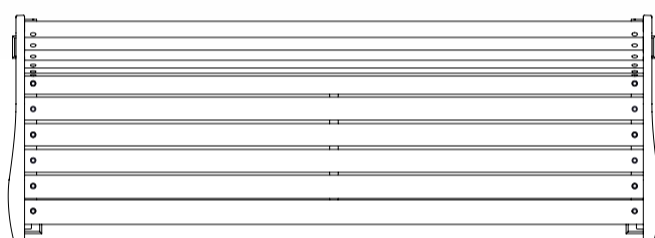

# Rosegarden Seat AC 1850mm Long

Meets Accessibility Standards NZS4121-2001.  
Colours / finishes shown are indicative only and may differ in reality.

## DIMENSIONS

- 1850L x 890H x 670D as standard